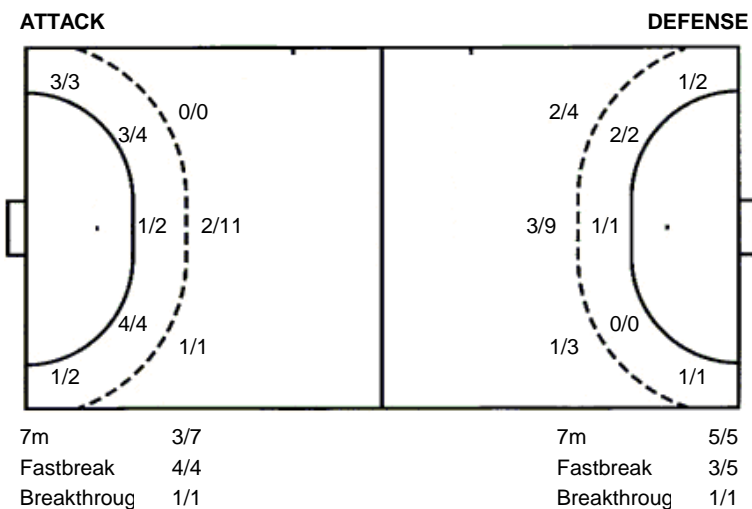

		1/1

TOTAL

	1/1	2/3
1/2		0/3
6/11	2/4	11/12

1 post 2 blocked

Shots by position

Nexe Eurofarm Pelister

23 (10)
20 (9)

Playoffs