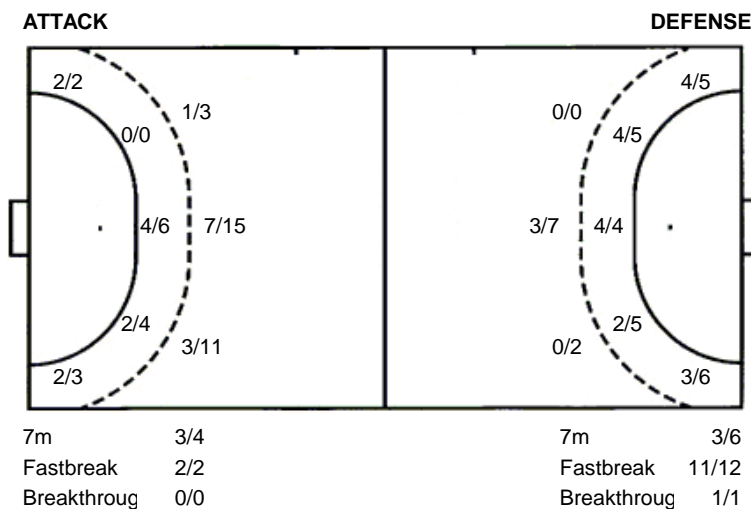

Beijing Sport University
Nexe

26 (14)
35 (14)

Group A

Hall: **DOM SPORTOVA DVORANA 2 (ZAGREB)**
Referees: **Tomislav Cindric and Robert Gonzurek**
Start: **11.12.2019 18:45**

Match finished

Shot distribution by player

5 Z. He	7 C. Ma	8 Q. Xie	10 S. Zhu	18 X. Yao	19 Z. Liu	20 Y. Gu
	1/1 0/1		1/1 1/1			
		2/3		0/2		1/2 0/1
2/2		1/1	2/2 1/1	1/1 0/1		
22 P. Huang	23 Y. Cao	44 X. Wang	47 Y. Cheng	88 J. Wang	97 J. Zhang	99 W. Wang
				0/1 1/1		
1/2					1/2	
		0/1		1/2 1/1	1/2 0/2	
			1 blocked	1 post	3 missed 3 blocked	

TOTAL

1/2	2/2	3/5
4/7	0/2	1/4
9/11	1/1	5/8

1 post 3 missed 4 blocked

Shots by position