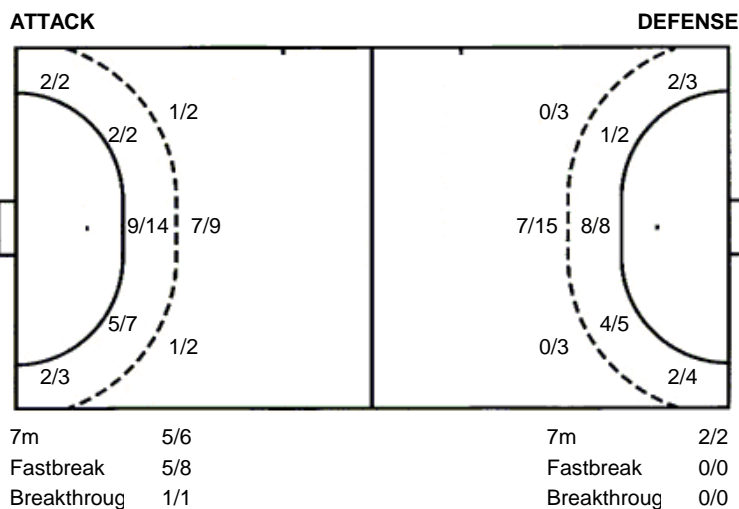

4 post 2 missed

Shots by position

Nexe
Beijing Sport University

40 (18)
26 (7)

Group A

Hall: **Kralja Tomislava (Našice)**
Referees: **Gjorgji Nachevski and Slave Nikolov**
Start: **30.9.2019 19:00**

Match finished