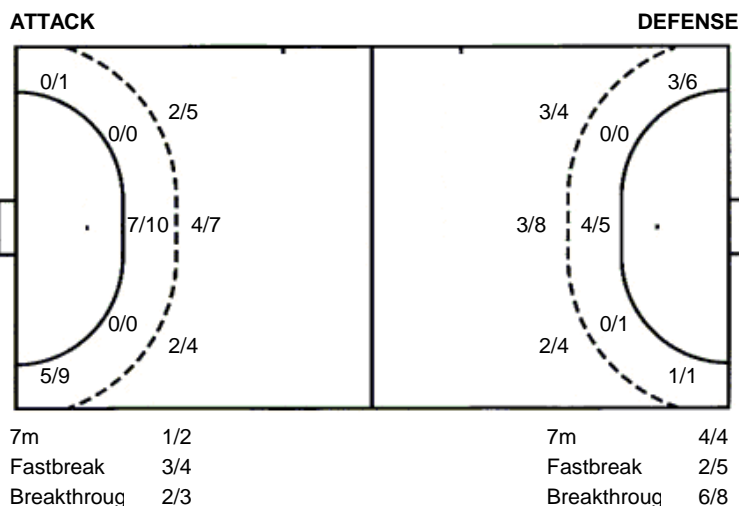

2/2		1/2
1/1		0/1

51 J. Humet

90 N. Grbovic

TOTAL

3/3	1/1	3/5
0/2	0/3	
4/7	3/4	11/13

2 post 1 missed 3 blocked

Shots by position

Match finished