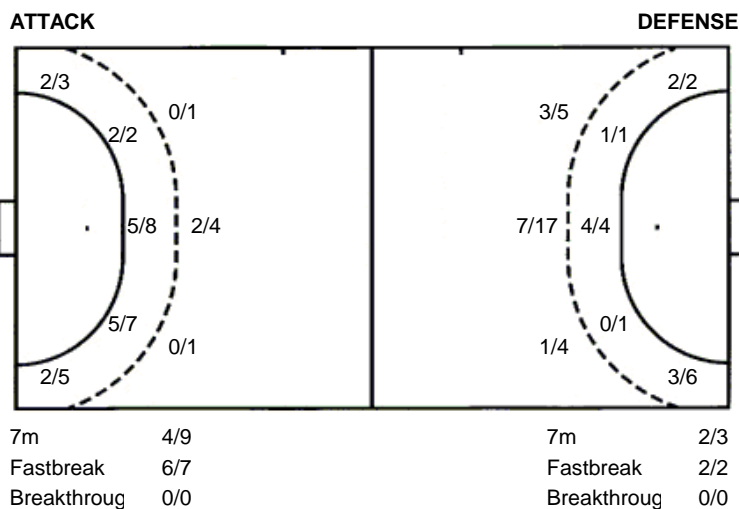

	1/1	

**TOTAL**

4/4	2/4	1/2
4/8	0/1	4/4
5/5	2/5	6/6

3 post 5 missed

Shots by position

**Vojvodina**  
**Steaua Bucuresti**

**28 (15)**  
**25 (12)**

**Regular Season**