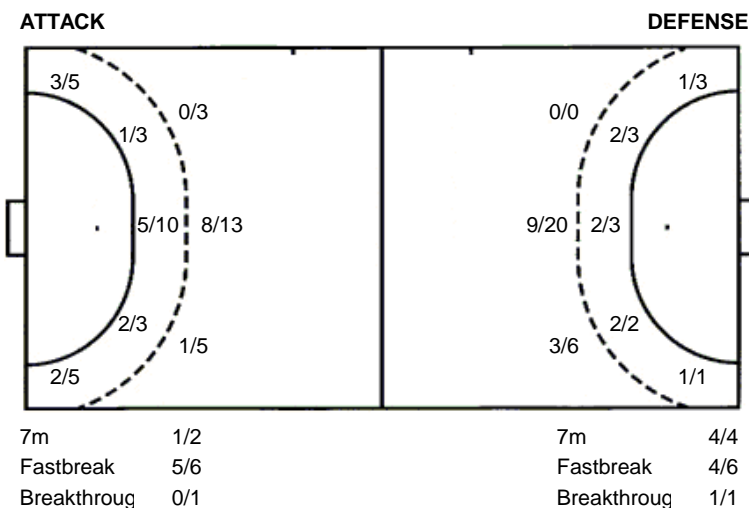

Match finished

Shot distribution by player

4 T. Jagurinovski

	0/1	1/2

9 A. Tokić

2/3	0/1	1/1

1 missed

11 M. Silegov

1/1		
	2/2	1/1

12 M. Tomovski

14 M. Tankoski

1/1		
1/1	0/1	
1/1		1/1

1 missed

20 N. Danilovski

21 M. Mladenovic

24 A. Spende

		1/1
		1/2
	1/2	3/3

1 missed 1 blocked

30 M. Velkovski

		0/2

33 G. Ribeiro

		0/1
1/2		2/2

1 blocked

34 M. Pucnik

	0/1	
0/1		1/2

1 blocked

36 A. Milicevic

	0/1	
1/1		
0/1		0/1

1 missed

44 S. Dodic

0/1		

66 B. Madjovski

	1/1	
0/1		1/1
1/1		

1 missed

94 T. Matijašić

		0/1

99 F. Arsenovski

		2/2

TOTAL

4/5	1/4	3/4
2/4	0/2	2/6
3/6	3/4	10/13

5 missed 3 blocked

Shots by position