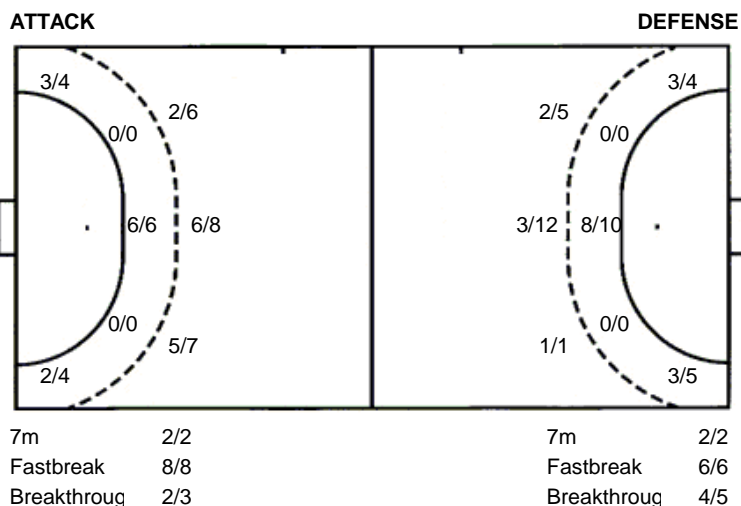

TOTAL

5/5	1/2	7/7
3/5		1/3
7/8	3/4	9/9

3 post 2 missed

Shots by position

Match finished

Izviđač

Players		Goals / shots								Attack			Defense					
#	Surname and name	Tot.	%	9m	6m	Wing	7m	Fst	Brk.	Ast.	E7m	E2m	Trn.	Stl.	C7m	2m	Yel.	Red.
1	PAVLAK Mario	1/2	50	0/1					1/1	2			2					
2	MILIĆEVIC Ivan	3/3	100			1/1		2/2					1					
4	ALILOVIC Domagoj									1	2		1					
7	BECIC Anes	5/7	71			3/5		2/2					2					
8	MISERIC Mirko	1/1	100			1/1												
9	CUTURA Josip	8/10	80		8/10							1	3	1	1	1		
10	VUKSIC Milan	2/2	100					1/1	1/1				1					
12	ANDJELIC Goran																	
13	PRIMORAC Nikola																	
16	KVESIC Josip												1					
18	MARETIĆ Duje																	
20	KALUDJEREVIC Vasilije	8/16	50	6/13					2/3	8			1	1		1		
69	HERCEG Ivan																	
91	LOVRIC Luka																	
97	MISERIC Gabrijel																	
99	DELIĆ Vedran	4/9	44	0/4		1/2	2/2	1/1		2			2				1	
Team / bench																		
TOTAL		32/50	64	6/18	8/10	6/9	2/2	6/6	4/5	13	2	1	14	0	2	1	3	0