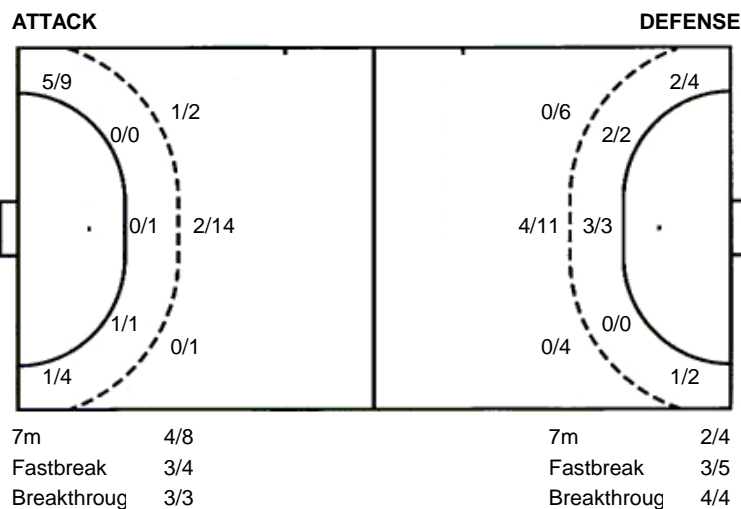

77 D. Lascateu

0/1		
1/2		

TOTAL

2/4	0/1	0/1
1/6	0/1	5/6
4/7	2/2	4/4

5 post 5 missed 2 blocked

Shots by position

#	Jersey number	Tot.	Total shooting	6m	6m (line) shooting	9m	9m shooting	Wng.	Wing shooting	Fst.	Fastbreak sh.	7m	7m penalty sh.
Brk.	Breakthrough sh.	As.	Assists	E7	Earned 7m pen.	TF	Technical Faults	St.	Steals	2m	2m punishments	C7.	Committed 7m
E2	Earned 2m pun.	YC.	Yellow cards	RC	Red cards	BC	Blue cards	Blk.	Blocks				