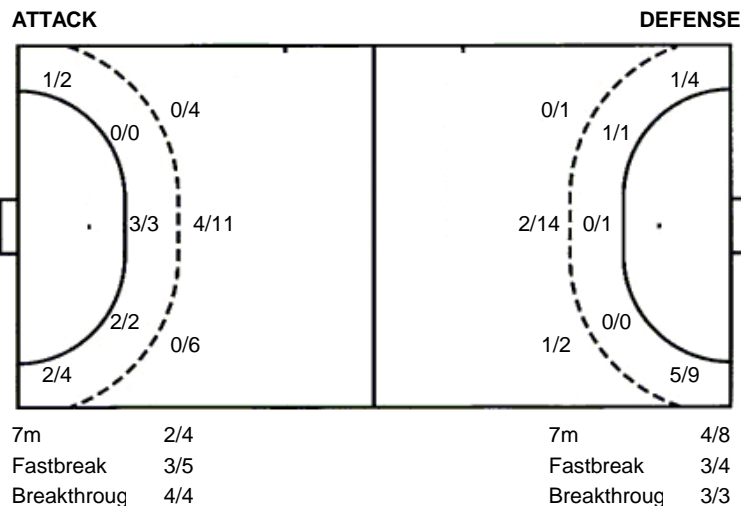

1/1	0/1	1/1
1/2		3/6
	0/1	2/3

3 missed 1 blocked

24 K. Dahlberg

1/1		

TOTAL

1/2	0/1	1/1
3/4	1/1	9/13
1/2	0/2	6/8

3 post 7 missed 2 blocked

Shots by position

Jersey number Tot. Total shooting 6m 6m (line) shooting 9m 9m shooting Wng. Wing shooting Fst. Fastbreak sh. 7m 7m penalty sh.
 Brk. Breakthrough sh. As. Assists E7 Earned 7m pen. TF Technical Faults St. Steals 2m 2m punishments C7. Committed 7m
 E2 Earned 2m pun. YC. Yellow cards RC Red cards BC Blue cards Blk. Blocks