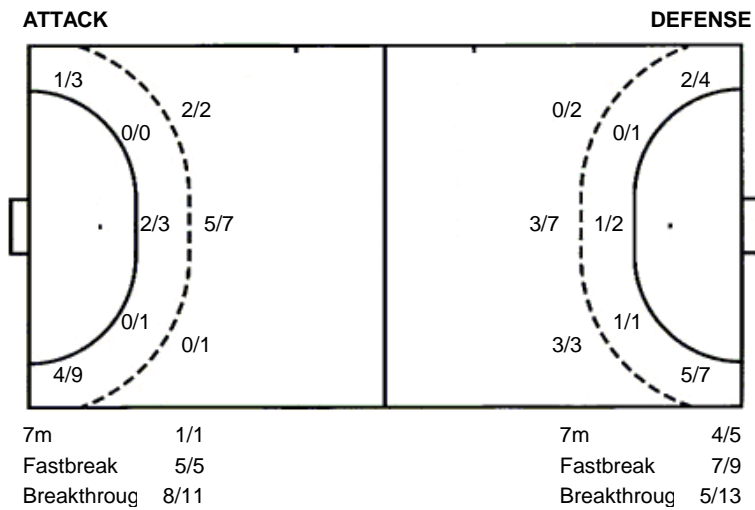

3/5	3/3	1/1
6/8	1/2	2/2
4/5	4/4	5/5

4 post 7 missed

Shots by position

Jersey number Tot. Total shooting 6m 6m (line) shooting 9m 9m shooting Wng. Wing shooting Fst. Fastbreak sh. 7m 7m penalty sh.
Brk. Breakthrough sh. As. Assists E7 Earned 7m pen. TF Technical Faults St. Steals 2m 2m punishments C7. Committed 7m
E2 Earned 2m pun. YC. Yellow cards RC Red cards BC Blue cards Blk. Blocks