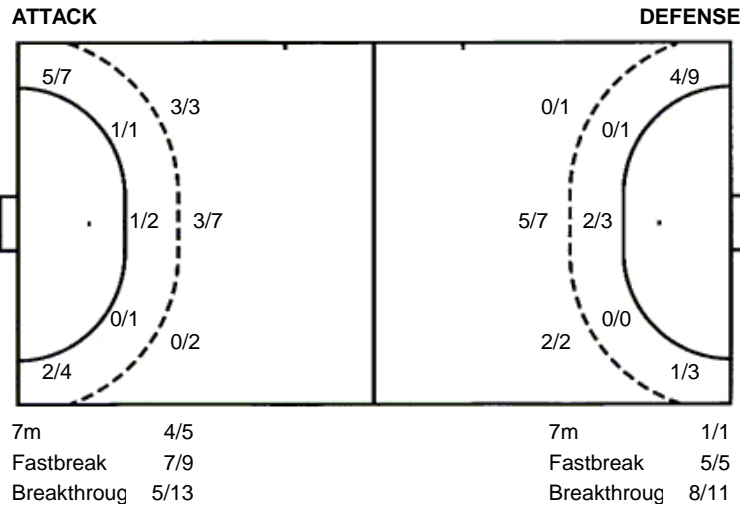

IHF Women's Youth (U18) World Championship

Poland (Kielce)

Final Round - Eighth final

Results
Match No. 68

Korea 36 - 30 Japan
(20 - 15) (16 - 15)

15.8.2018. 18:30
Attendance: 100
Hall Politechnika

Referees: Raymel Reyes (CUB) / Alexys Zuniga (CUB)

Shot distribution by player

9 G. Choi

11 Y. Jeong

	0/1	

13 H. Jeong

17 S. Park

19 M. Son

1 post

20 E. Jo

		1/1

21 D. Lee

2/2		

1 missed

22 S. Kim

	1/1	
1/4		2/4
1/1		

23 Y. Oh

	1/1	1/1
0/1	2/2	0/1
1/1		1/1

1 post 3 missed

24 J. Kim

1/1		

26 H. Kim

27 S. Park

	0/1	2/2
	2/2	
2/2	2/2	1/1

1 blocked

29 Y. Yun

		1/1
		1/1
2/5		

1 post 1 missed

31 B. Woo

2/2	1/2	
0/2		2/2

1 post

TOTAL

5/5	3/5	5/5
1/7	4/5	5/8
6/9	2/2	2/2

4 post 5 missed 1 blocked

Shots by position

Jersey number Tot. Total shooting 6m 6m (line) shooting 9m 9m shooting Wng. Wing shooting Fst. Fastbreak sh. 7m 7m penalty sh.
Brk. Breakthrough sh. As. Assists E7 Earned 7m pen. TF Technical Faults St. Steals 2m 2m punishments C7. Committed 7m
E2 Earned 2m pun. YC. Yellow cards RC Red cards BC Blue cards Blk. Blocks