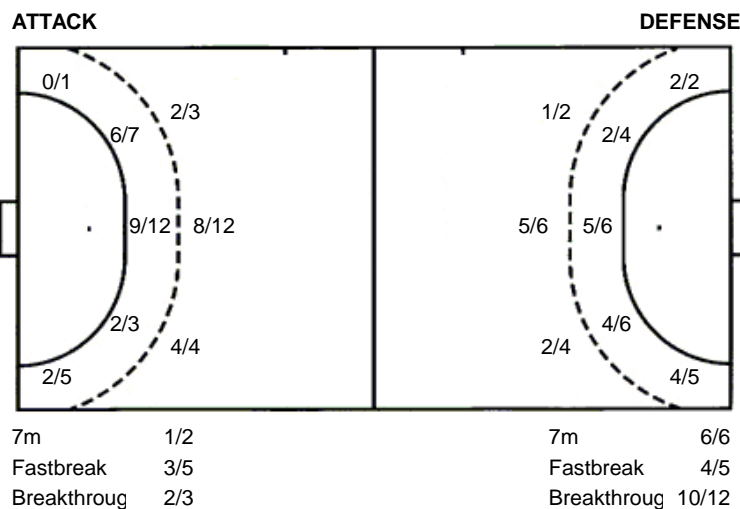

IHF Women's Youth (U18) World Championship

Poland (Kielce)

Preliminary Round - Group D

Results
Match No. 60

Korea 45 - 39 France
(22 - 21) (23 - 18)

13.8.2018. 14:00
Attendance: 200
Hall Politechnika

Referees: Viktoriia Alpaidze (RUS) / Tatiana Berezkina (RUS)

Shot distribution by player

2 M. Peillon

1/2		
1/1		1/1

3 J. Leblevec

5 C. Mairot

1/1		1/1
1/1		

7 M. Louis

0/1		
1/1		0/1
1/1		

1 missed

8 I. Di Rocco

		0/1

9 L. Lasm

		1/1
		1/1
4/5	0/1	

10 S. Wajoka

	0/1	1/2
		2/2

2 post

11 N. Pora

1/1		
1/1		

13 S. Moore

		1/1
		0/1
		1/1

14 A. Ouattara

2/2		2/2

1 post 1 missed

15 E. Jarrige

17 A. Dembele

19 P. Foppa

1/2		1/1
		1/2
1/1	0/1	3/3

20 E. Jacques

1/1	0/1	2/2
1/1		1/1

1 missed

TOTAL

3/5		4/4
6/7	0/2	7/12
9/10	0/2	8/8

3 post 3 missed

Shots by position

Jersey number   Tot. Total shooting   6m 6m (line) shooting   9m 9m shooting   Wng. Wing shooting   Fst. Fastbreak sh.   7m 7m penalty sh.
Brk. Breakthrough sh.   As. Assists   E7 Earned 7m pen.   TF Technical Faults   St. Steals   2m 2m punishments   C7. Committed 7m
E2 Earned 2m pun.   YC. Yellow cards   RC Red cards   BC Blue cards   Blk. Blocks