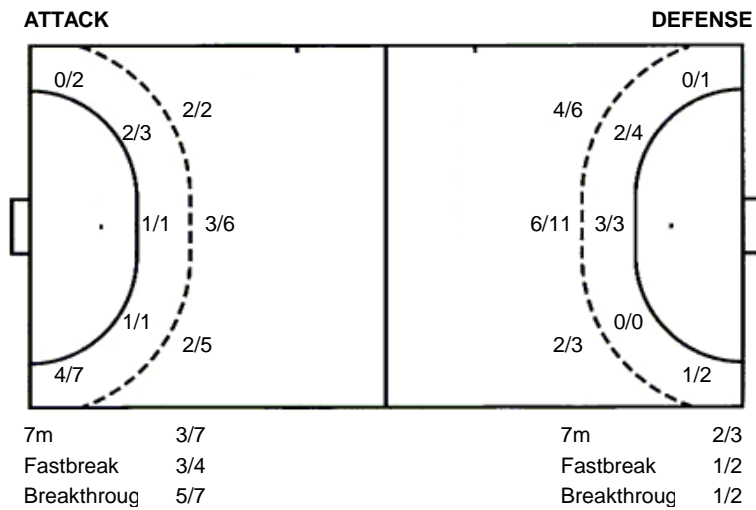

Jersey number Tot. Total shooting 6m 6m (line) shooting 9m 9m shooting Wng. Wing shooting Fst. Fastbreak sh. 7m 7m penalty sh.
Brk. Breakthrough sh. As. Assists E7 Earned 7m pen. TF Technical Faults St. Steals 2m 2m punishments C7. Committed 7m
E2 Earned 2m pun. YC. Yellow cards RC Red cards BC Blue cards Blk. Blocks