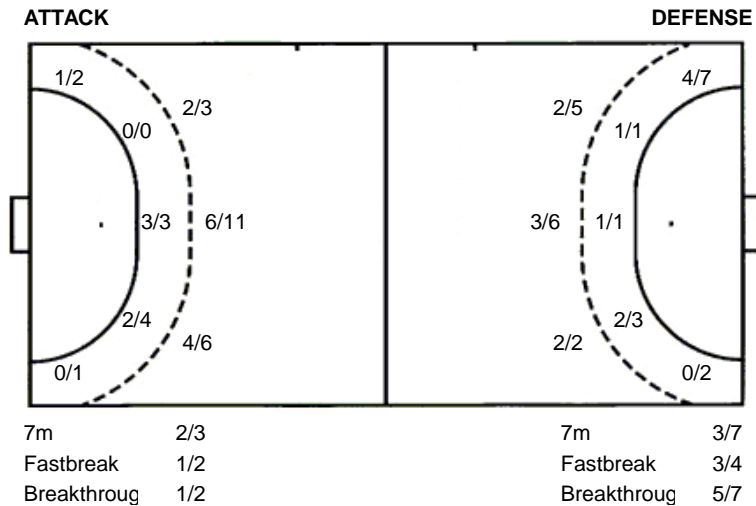

1/1		
		2/2

TOTAL

3/3		4/4
0/3	1/1	9/9
3/5	1/2	1/2

2 post 4 missed 3 blocked

Shots by position

Jersey number Tot. Total shooting 6m 6m (line) shooting 9m 9m shooting Wng. Wing shooting Fst. Fastbreak sh. 7m 7m penalty sh.
 Brk. Breakthrough sh. As. Assists E7 Earned 7m pen. TF Technical Faults St. Steals 2m 2m punishments C7. Committed 7m
 E2 Earned 2m pun. YC. Yellow cards RC Red cards BC Blue cards Blk. Blocks