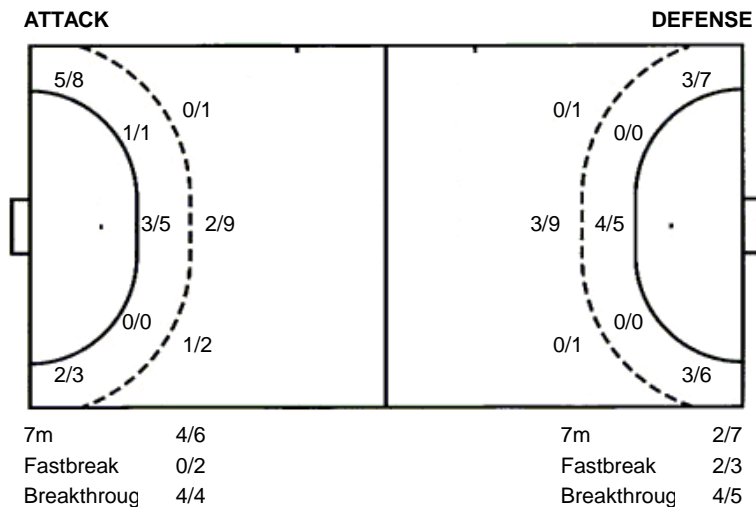

Shots by position

Jersey number Tot. Total shooting 6m 6m (line) shooting 9m 9m shooting Wng. Wing shooting Fst. Fastbreak sh. 7m 7m penalty sh.
Brk. Breakthrough sh. As. Assists E7 Earned 7m pen. TF Technical Faults St. Steals 2m 2m punishments C7. Committed 7m
E2 Earned 2m pun. YC. Yellow cards RC Red cards BC Blue cards Blk. Blocks