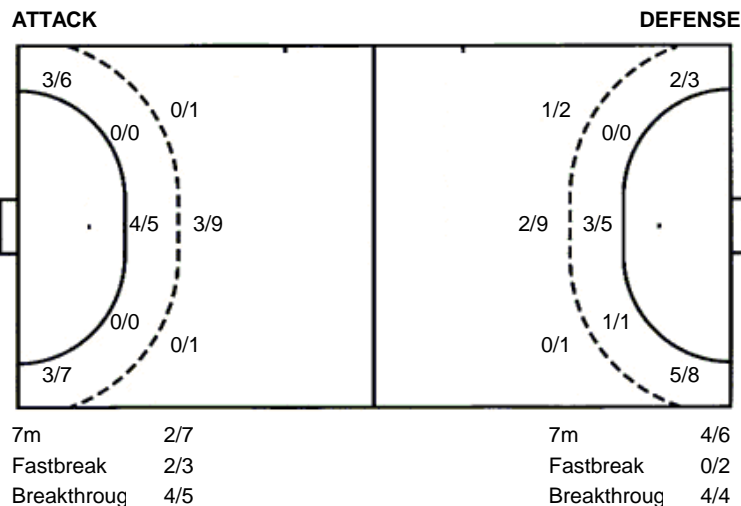

19 D. Micháľková

		1/1

25 Z. Galková

77 D. Manczal

TOTAL

		2/5
3/7		6/10
3/8	2/2	5/9

1 missed 2 blocked

Shots by position

Jersey number Tot. Total shooting 6m 6m (line) shooting 9m 9m shooting Wng. Wing shooting Fst. Fastbreak sh. 7m 7m penalty sh.
 Brk. Breakthrough sh. As. Assists E7 Earned 7m pen. TF Technical Faults St. Steals 2m 2m punishments C7. Committed 7m
 E2 Earned 2m pun. YC. Yellow cards RC Red cards BC Blue cards Blk. Blocks