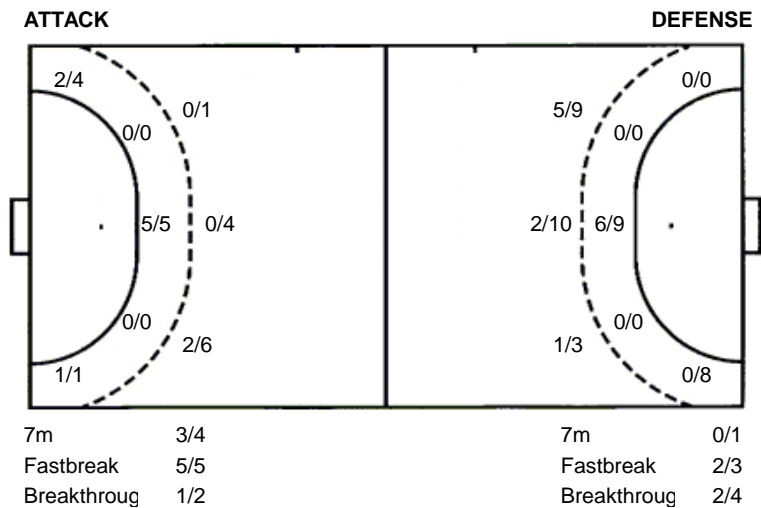

TOTAL

2/2	2/4	3/3
1/4	3/3	1/1
2/2	2/2	3/3

6 post 1 missed 1 blocked

Shots by position

#	Jersey number	Tot.	Total shooting	6m	6m (line) shooting	9m	9m shooting	Wng.	Wing shooting	Fst.	Fastbreak sh.	7m	7m penalty sh.
Brk.	Breakthrough sh.	As.	Assists	E7	Earned 7m pen.	TF	Technical Faults	St.	Steals	2m	2m punishments	C7.	Committed 7m
E2	Earned 2m pun.	YC.	Yellow cards	RC	Red cards	BC	Blue cards	Blk.	Blocks				