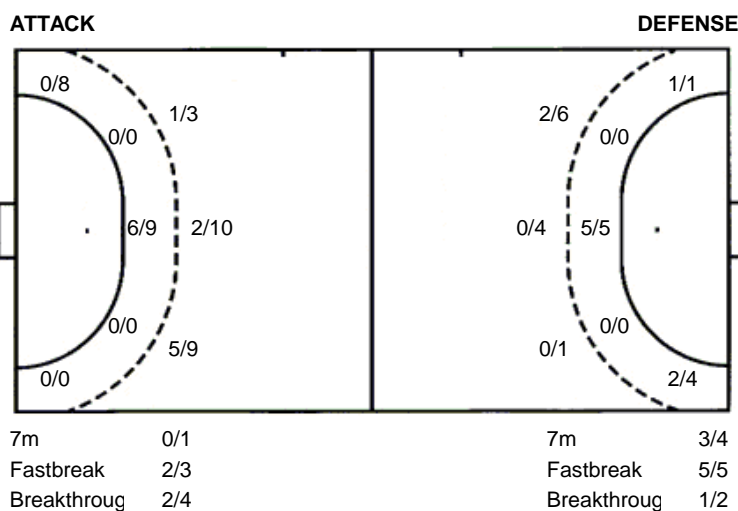

1 missed 1 blocked

27 J. Maidhof

0/1		
	0/1	

TOTAL

3/6	2/4	2/3
1/1	1/9	1/2
6/6		2/2

5 post 8 missed 1 blocked

Shots by position

Jersey number Tot. Total shooting 6m 6m (line) shooting 9m 9m shooting Wng. Wing shooting Fst. Fastbreak sh. 7m 7m penalty sh.
 Brk. Breakthrough sh. As. Assists E7 Earned 7m pen. TF Technical Faults St. Steals 2m 2m punishments C7. Committed 7m
 E2 Earned 2m pun. YC. Yellow cards RC Red cards BC Blue cards Blk. Blocks