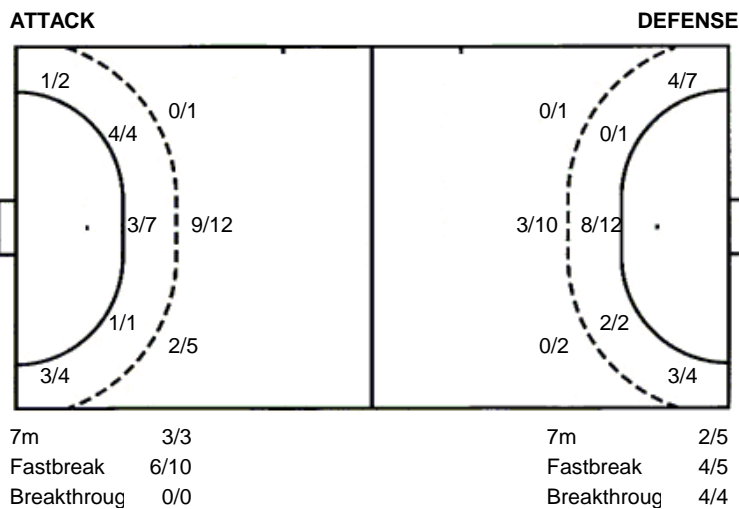

98 A. Tecar

TOTAL

Shots by position

#	Jersey number	Tot.	Total shooting	6m	6m (line) shooting	9m	9m shooting	Wng.	Wing shooting	Fst.	Fastbreak sh.	7m	7m penalty sh.
Brk.	Breakthrough sh.	As.	Assists	E7	Earned 7m pen.	TF	Technical Faults	St.	Steals	2m	2m punishments	C7.	Committed 7m
E2	Earned 2m pun.	YC.	Yellow cards	RC	Red cards	BC	Blue cards	Blk.	Blocks				