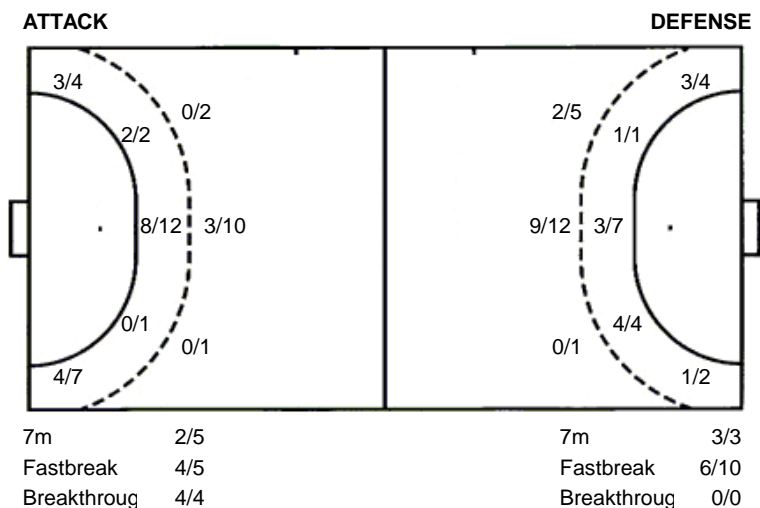

51 Y. Yoshidome

TOTAL

Shots by position

#	Jersey number	Tot.	Total shooting	6m	6m (line) shooting	9m	9m shooting	Wng.	Wing shooting	Fst.	Fastbreak sh.	7m	7m penalty sh.
Brk.	Breakthrough sh.	As.	Assists	E7	Earned 7m pen.	TF	Technical Faults	St.	Steals	2m	2m punishments	C7.	Committed 7m
E2	Earned 2m pun.	YC.	Yellow cards	RC	Red cards	BC	Blue cards	Blk.	Blocks				