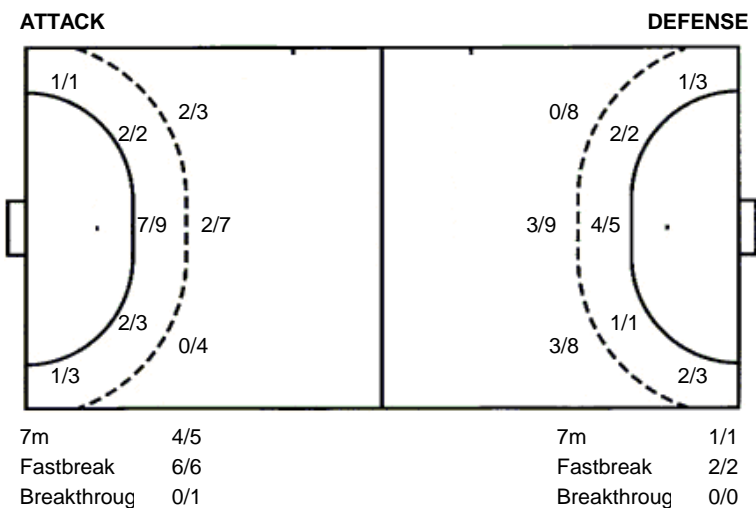

Saves

	Total	9m shots	6m shots	Wing sh.	Stl.	Cmt.7m	2m
On defence 6-0	16/39	6/25	7/8	3/6	5	1	2
In transition (no defence)	2/2				0	0	0

Shooting statistics

Position	Goals	Saves	Missed	Post	Blocked	Total	%
Back (9m)	4	2	5	1	2	14	29
Line (6m)	11	3	0	0	0	14	79
Wing	2	2	0	0	0	4	50
7m penalties	4	1	0	0	0	5	80
Fastbreak	6	0	0	0	0	6	100
Breakthrough	0	1	0	0	0	1	0
Total	27	9	5	1	2	44	61

TOTAL

Shots by position

Jersey number Tot. Total shooting 6m 6m (line) shooting 9m 9m shooting Wng. Wing shooting Fst. Fastbreak sh. 7m 7m penalty sh.
 Brk. Breakthrough sh. Ast. Assists E7m Earned 7m pen. Trn. Turnovers Stl. Steals 2m 2m punishments C7m. Committed 7m
 E2m Earned 2m pun. Yel. Yellow cards Red Red cards