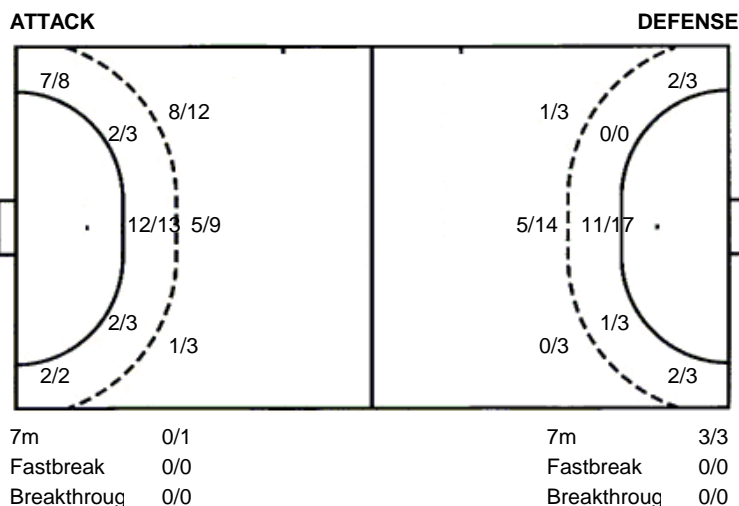

**55 Ž. Mlakar**

		2/2
0/1		0/1
4/6		1/1

**TOTAL**

4/4	4/5	10/10
1/5	1/1	2/4
11/13	3/3	3/3

4 post 1 missed 1 blocked

Shots by position

Match finished

**Dinamo Pančevo**