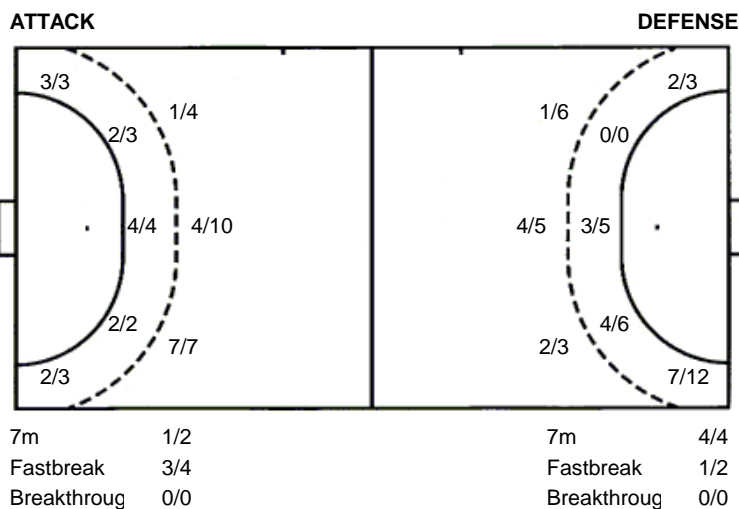

Vojvodina
Nexe

29 (10)
28 (14)

Regular Season

Hall: **Slana Bara (Novi Sad)**
Referees: **Mitrevski Dimitar and Todorovski Blagojce**
Start: **12.12.2017 20:30**

Match finished

Shot distribution by player

4 M. Bijelac

5 S. Milic

9 I. Cagalj

		1/1
	1/1	
		1/1

11 R. Ostojic

1/1		3/3

1 blocked

20 M. Jovanovic

2/3		1/1
		1/1
2/2		3/3

1 blocked

23 N. Vuckovic

		2/2
	1/2	
	0/1	

1 missed 1 blocked

24 B. Stevovic

25 N. Ratkovic

26 D. Trifkovic

2/2	0/1	1/1

1 missed

31 S. Stankovic

1/1	1/1	1/1
1/1		

1 post

33 J. Nikolic

1/1		1/1

1 missed

44 V. Bojanic

69 M. Grozdanic

		1/1
	0/2	

77 L. Radovic

TOTAL

4/5	1/1	7/7
	2/3	1/1
6/6	0/4	8/8

1 post 3 missed 3 blocked

Shots by position