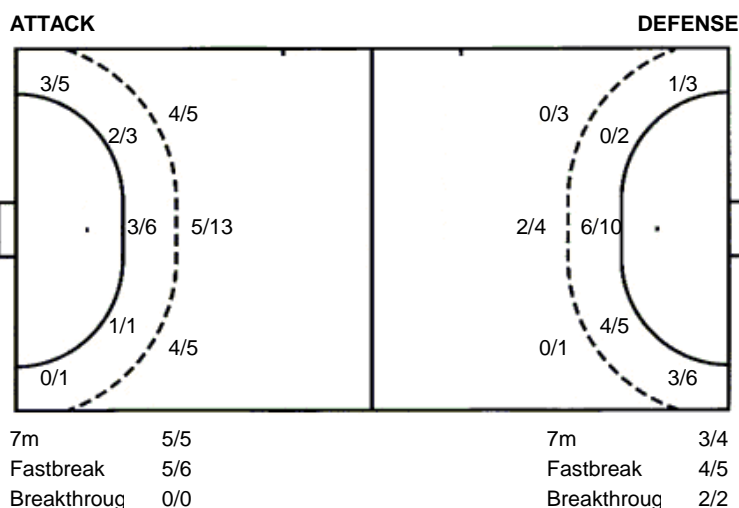

4 post 5 missed

Shots by position

Jersey number Tot. Total shooting 6m 6m (line) shooting 9m 9m shooting Wng. Wing shooting Fst. Fastbreak sh. 7m 7m penalty sh.
Brk. Breakthrough sh. Ast. Assists E7m Earned 7m pen. Trn. Turnovers Stl. Steals 2m 2m punishments C7m. Committed 7m
E2m Earned 2m pun. Yel. Yellow cards Red Red cards