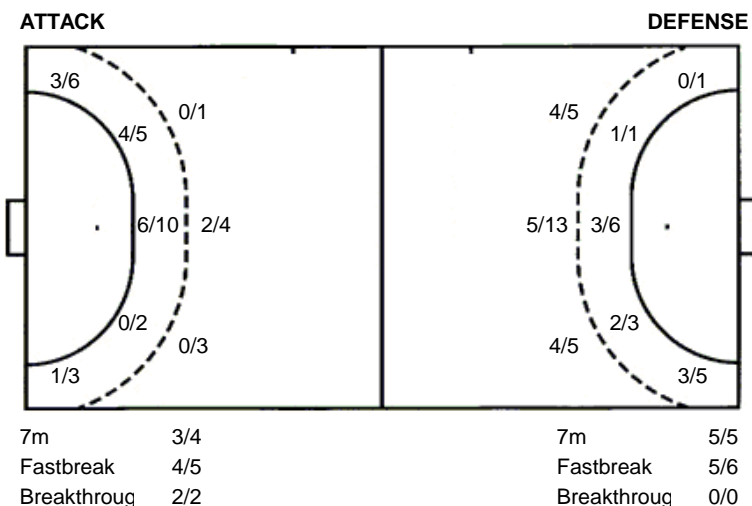

1 post 2 missed

TOTAL

4/5	1/4	4/5
1/2	1/2	0/1
6/8	2/3	5/5

3 post 6 missed

Shots by position

Jersey number Tot. Total shooting 6m 6m (line) shooting 9m 9m shooting Wng. Wing shooting Fst. Fastbreak sh. 7m 7m penalty sh.
Brk. Breakthrough sh. Ast. Assists E7m Earned 7m pen. Trn. Turnovers Stl. Steals 2m 2m punishments C7m. Committed 7m
E2m Earned 2m pun. Yel. Yellow cards Red Red cards