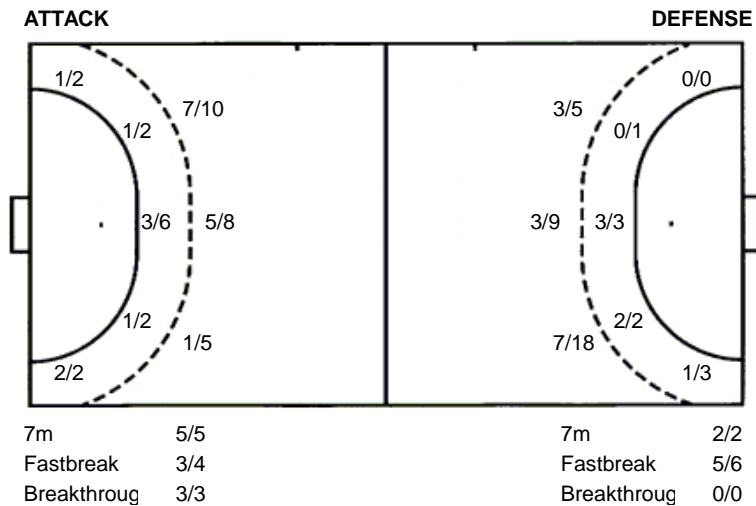

6/6	2/2	2/2
3/5	0/1	5/7
8/9	1/1	5/6

4 post 5 missed

Shots by position

Jersey number Tot. Total shooting 6m 6m (line) shooting 9m 9m shooting Wng. Wing shooting Fst. Fastbreak sh. 7m 7m penalty sh.
Brk. Breakthrough sh. Ast. Assists E7m Earned 7m pen. Trn. Turnovers Stl. Steals 2m 2m punishments C7m. Committed 7m
E2m Earned 2m pun. Yel. Yellow cards Red Red cards