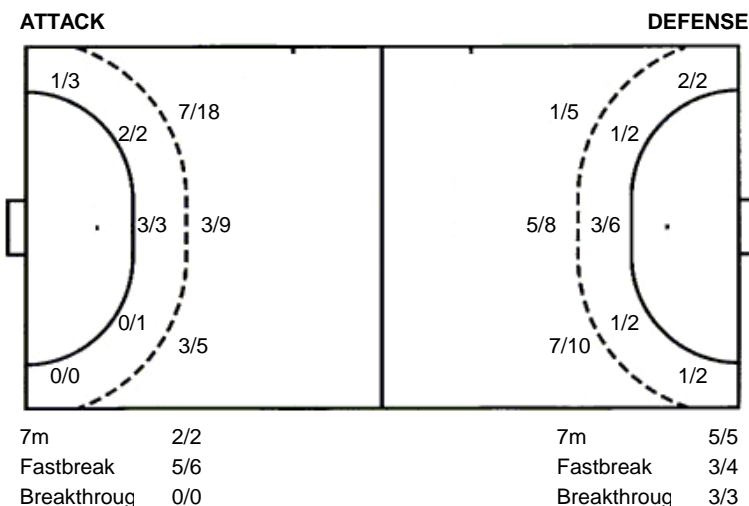

2/2	1/1	0/1
1/1		2/2

1 post 1 missed 2 blocked

22 G. Dikhaminjia

1/2		3/4
		0/1
1/3		2/2

1 missed 1 blocked

24 Z. Gogava

1/1		
	1/1	

1 missed 2 blocked

TOTAL

2/3	0/1	7/9
3/5	1/1	1/3
4/6	1/1	7/7

2 post 5 missed 6 blocked

Shots by position

Jersey number Tot. Total shooting 6m 6m (line) shooting 9m 9m shooting Wng. Wing shooting Fst. Fastbreak sh. 7m 7m penalty sh.
Brk. Breakthrough sh. Ast. Assists E7m Earned 7m pen. Trn. Turnovers Stl. Steals 2m 2m punishments C7m. Committed 7m
E2m Earned 2m pun. Yel. Yellow cards Red Red cards