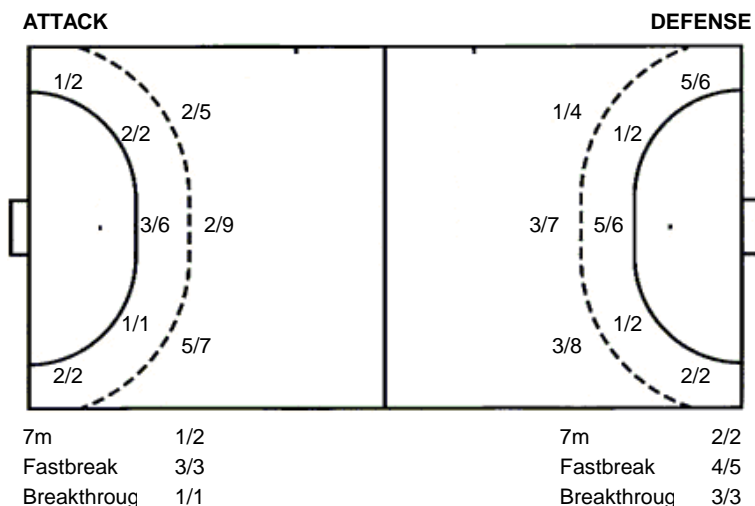

TOTAL

1/2	4/7	1/2
2/2	1/5	2/3
6/6		5/5

1 post 4 missed 2 blocked

Shots by position

Jersey number Tot. Total shooting 6m 6m (line) shooting 9m 9m shooting Wng. Wing shooting Fst. Fastbreak sh. 7m 7m penalty sh.
Brk. Breakthrough sh. Ast. Assists E7m Earned 7m pen. Trn. Turnovers Stl. Steals 2m 2m punishments C7m. Committed 7m
E2m Earned 2m pun. Yel. Yellow cards Red Red cards