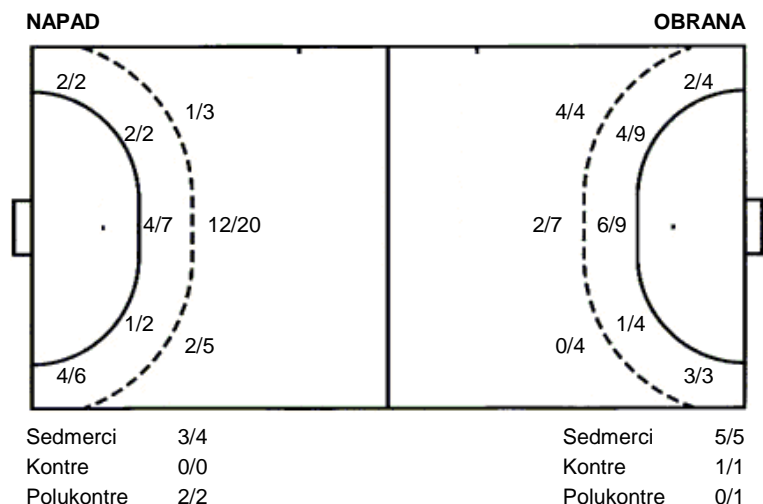

Utakmica završena

Raspored šuta po igraču

2 M. Rašić [ ] [ ] [ ] [ ] [ ] [ ] [ ] [ ] [ ]	3 A. Anđelić [ ] [ ] [ ] [ ] [ ] [ ] [ ] [ ] [ ]	4 B. Karaula [ ] [ ] [ ] [ ] [ ] [ ] 1/1 1 stativa	5 T. Jakara 3/3 [ ] 1/1 [ ] [ ] [ ] [ ] [ ] [ ] 1 blok	7 B. Čalušić 2/3 [ ] 1/1 0/1 [ ] [ ] 2/2 [ ] 1/1 1 prom.	8 J. Nujić [ ] 1/1 2/2 1/2 [ ] 1/2 3/3 [ ] 2/2 1 blok	9 I. Marić [ ] [ ] [ ] [ ] [ ] [ ] [ ] [ ] [ ]
10 I. Dominiković [ ] [ ] [ ] [ ] [ ] [ ] [ ] [ ] [ ]	11 D. Vlajsović [ ] [ ] 1/1 [ ] [ ] [ ] [ ] [ ] 1/1	13 V. Petrušić 1/2 [ ] [ ] 1/3 [ ] 1/1 2/2 [ ] 2/2 2 prom. 1 blok	19 N. Miletić 1/1 [ ] [ ] [ ] [ ] [ ] [ ] [ ] [ ]	26 T. Bezjak [ ] [ ] 2/3 [ ] [ ] [ ] [ ] [ ] [ ] 1 prom.	28 L. Peraica 0/1 [ ] 0/1 [ ] [ ] [ ] [ ] [ ] [ ] 1 stativa 1 blok	

UKUPNO

7/10	1/1	7/9
2/6		2/3
8/8		6/6

2 stativa 4 prom. 4 blok

Šutevi po pozicijama