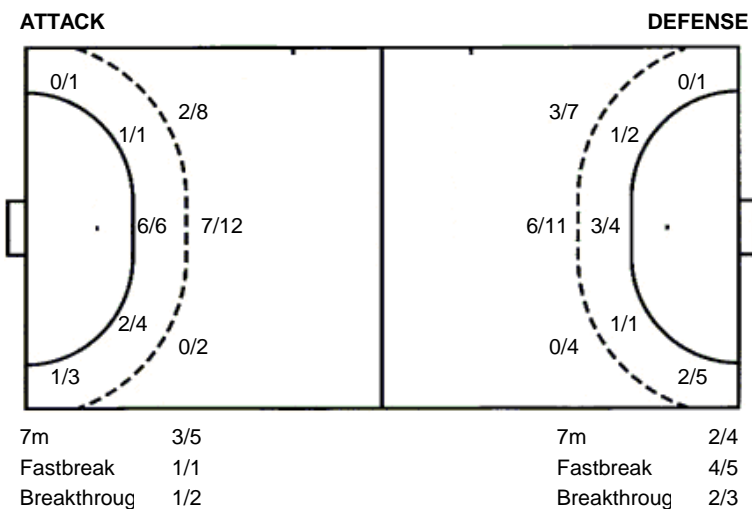

77 R. Nikolic

1/2		
1/1		1/1

94 A. Pavlak

TOTAL

3/6	2/2	5/5
0/3	0/2	1/1
9/14	1/3	3/3

2 post 4 missed

Shots by position

**Izvidac
Metalurg**