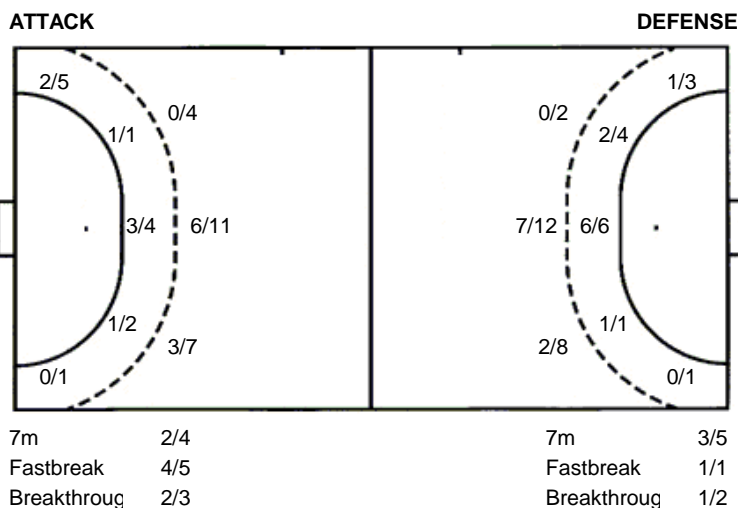

2 post 4 missed 2 blocked

Shots by position

Jersey number Tot. Total shooting 6m 6m (line) shooting 9m 9m shooting Wng. Wing shooting Fst. Fastbreak sh. 7m 7m penalty sh.
Brk. Breakthrough sh. Ast. Assists E7m Earned 7m pen. Trn. Turnovers Stl. Steals 2m 2m punishments C7m. Committed 7m
E2m Earned 2m pun. Yel. Yellow cards Red Red cards