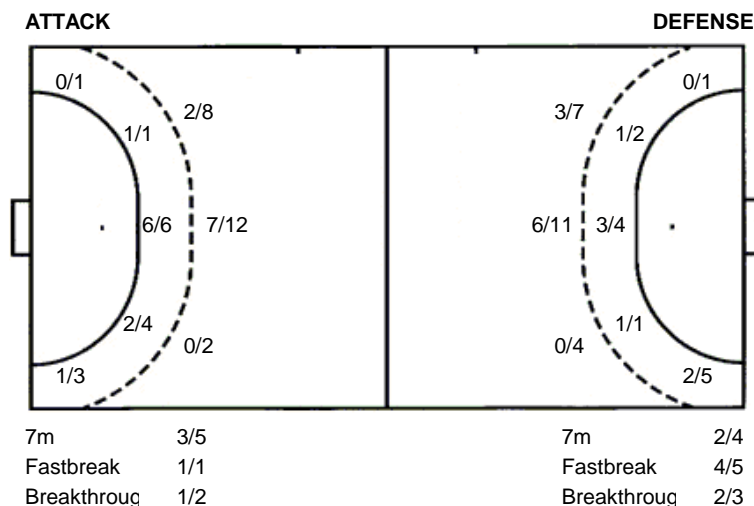

77 R. Nikolic

1/2		
1/1		1/1

94 A. Pavlak

TOTAL

3/6	2/2	5/5
0/3	0/2	1/1
9/14	1/3	3/3

2 post 4 missed

Shots by position

Jersey number Tot. Total shooting 6m 6m (line) shooting 9m 9m shooting Wng. Wing shooting Fst. Fastbreak sh. 7m 7m penalty sh.
Brk. Breakthrough sh. Ast. Assists E7m Earned 7m pen. Trn. Turnovers Stl. Steals 2m 2m punishments C7m. Committed 7m
E2m Earned 2m pun. Yel. Yellow cards Red Red cards