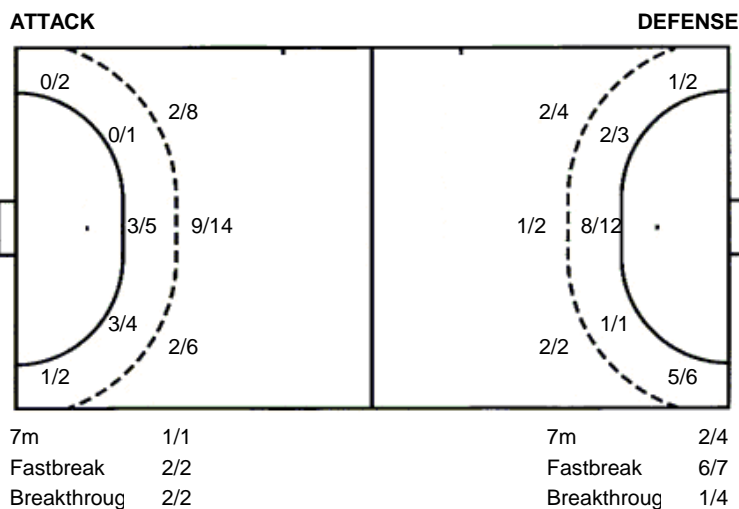

1/1	2/4	5/5
0/2		2/4
4/5	2/3	9/10

2 post 3 missed 8 blocked

Shots by position

Izvidac Telekom Veszprem

25 (15)
31 (15)

Regular Season

Hall: Gradska sportska dvorana (Ljubuški)
Referees: Milos Raznatovic and Ivan Pavicevic
Start: 17.12.2016 17:00