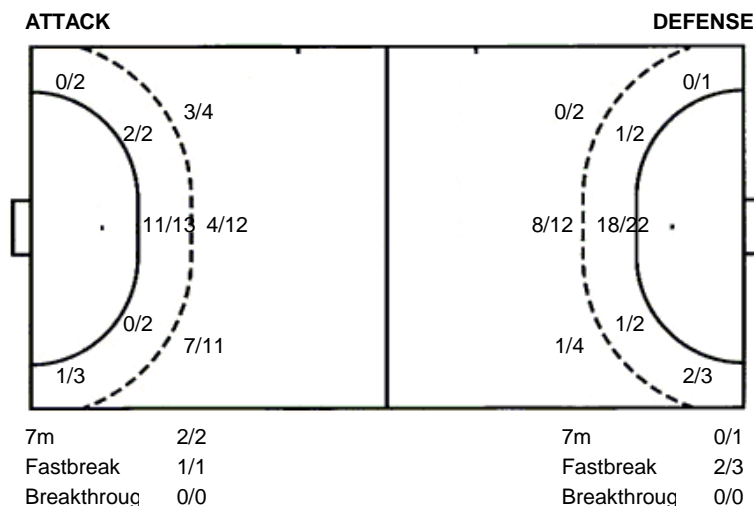

Shots by position

Jersey number Tot. Total shooting 6m 6m (line) shooting 9m 9m shooting Wng. Wing shooting Fst. Fastbreak sh. 7m 7m penalty sh.
Brk. Breakthrough sh. Ast. Assists E7m Earned 7m pen. Trn. Turnovers Stl. Steals 2m 2m punishments C7m. Committed 7m
E2m Earned 2m pun. Yel. Yellow cards Red Red cards