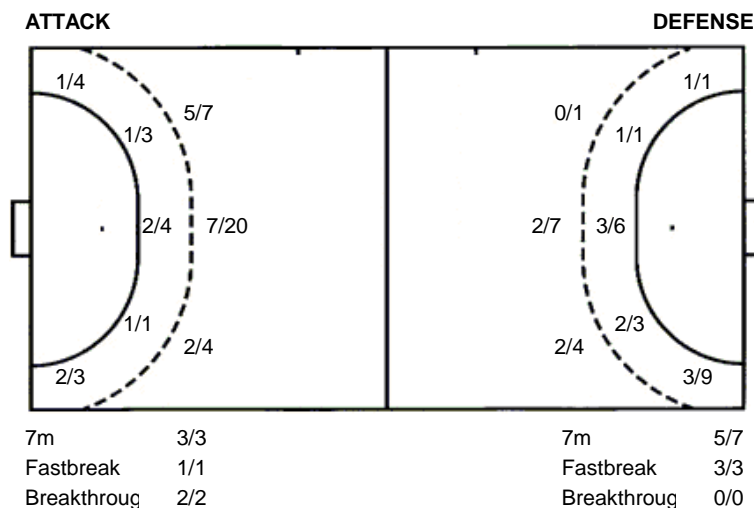

Match finished

Shot distribution by player

6 A. Eter 1/1 0/1	7 V. Zrnić 0/2 1/1 0/1 1/1 1/1 1/1 1 missed	8 M. Mrdenović 0/1 0/1	9 S. Barišić-Jaman 1/1 0/1 2 post	10 B. Manci Mičević 1/1 0/1	13 I. Sršen 1/1 1/1 0/1 1/1 0/1 3/3 1 missed	18 J. Božić Pavletić 2/2 0/1
19 M. Sakić 1/1	20 D. Halilković 1/1	23 M. Vegar 1/1 1/1 1/1 2 post 1 blocked	24 M. Nenadić	31 D. Špiler 2/2 1/1 1/1 0/1 1/1 1/1 2 post 1 missed	77 M. Herceg 0/1 1 post	92 M. Greganić 1/1

TOTAL

4/6	6/6	1/1
0/2	0/1	1/3
3/5	5/6	7/10

7 post 3 missed 1 blocked

Shots by position