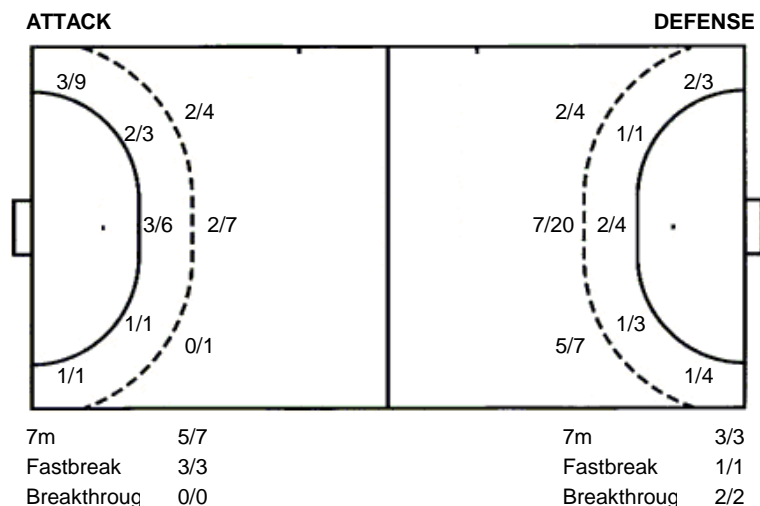

Jersey number Tot. Total shooting 6m 6m (line) shooting 9m 9m shooting Wng. Wing shooting Fst. Fastbreak sh. 7m 7m penalty sh.
Brk. Breakthrough sh. Ast. Assists E7m Earned 7m pen. Trn. Turnovers Stl. Steals 2m 2m punishments C7m. Committed 7m
E2m Earned 2m pun. Yel. Yellow cards Red Red cards

TOTAL

4/4	1/5	3/4
0/1		1/1
8/12	1/2	4/9

1 post 2 missed 1 blocked

Shots by position

Jersey number Tot. Total shooting 6m 6m (line) shooting 9m 9m shooting Wng. Wing shooting Fst. Fastbreak sh. 7m 7m penalty sh.
Brk. Breakthrough sh. Ast. Assists E7m Earned 7m pen. Trn. Turnovers Stl. Steals 2m 2m punishments C7m. Committed 7m
E2m Earned 2m pun. Yel. Yellow cards Red Red cards