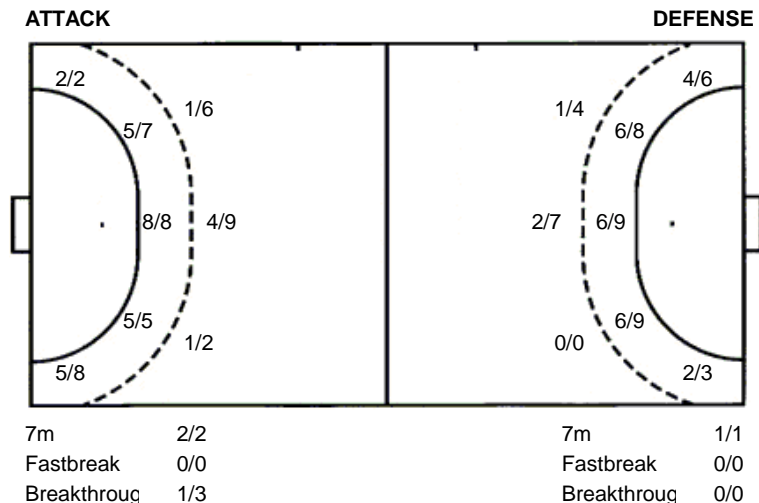

5/5	4/4	2/2
2/4		3/7
7/9	3/4	7/10

2 post 2 missed

Shots by position

Jersey number Tot. Total shooting 6m 6m (line) shooting 9m 9m shooting Wng. Wing shooting Fst. Fastbreak sh. 7m 7m penalty sh.
Brk. Breakthrough sh. Ast. Assists E7m Earned 7m pen. Trn. Turnovers Stl. Steals 2m 2m punishments C7m. Committed 7m
E2m Earned 2m pun. Yel. Yellow cards Red Red cards