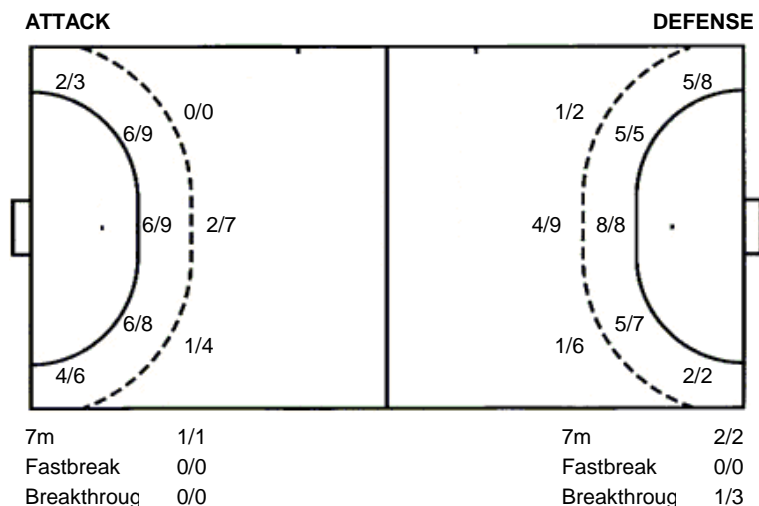

Jersey number Tot. Total shooting 6m 6m (line) shooting 9m 9m shooting Wng. Wing shooting Fst. Fastbreak sh. 7m 7m penalty sh.
 Brk. Breakthrough sh. Ast. Assists E7m Earned 7m pen. Trn. Turnovers Stl. Steals 2m 2m punishments C7m. Committed 7m
 E2m Earned 2m pun. Yel. Yellow cards Red Red cards

TOTAL

3/3	1/1	1/1
5/12		3/3
7/10	2/2	6/9

2 post 3 missed 1 blocked

Shots by position

Jersey number Tot. Total shooting 6m 6m (line) shooting 9m 9m shooting Wng. Wing shooting Fst. Fastbreak sh. 7m 7m penalty sh.
Brk. Breakthrough sh. Ast. Assists E7m Earned 7m pen. Trn. Turnovers Stl. Steals 2m 2m punishments C7m. Committed 7m
E2m Earned 2m pun. Yel. Yellow cards Red Red cards