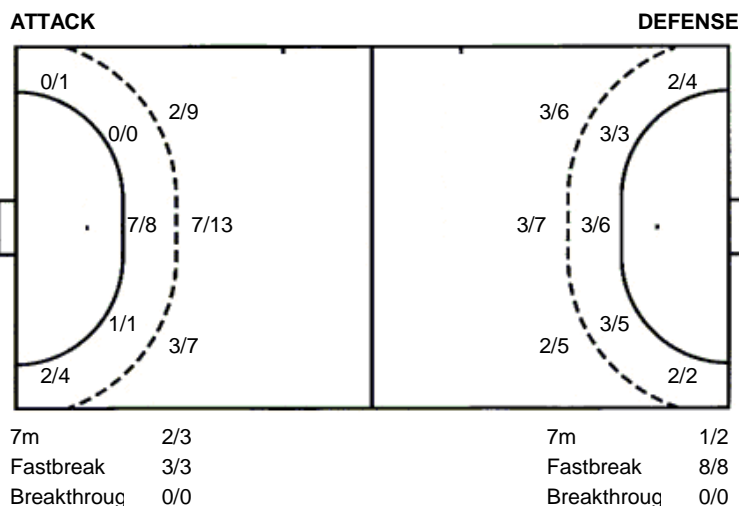

94 A. Pavlak

| | | |
|--|--|--|
| | | |
| | | |
| | | |

TOTAL

| | | |
|-----|-----|-------|
| 3/4 | | 10/11 |
| 1/2 | 0/2 | 4/5 |
| 5/9 | 1/5 | 3/4 |

2 post 2 missed 3 blocked

Shots by position

Jersey number Tot. Total shooting 6m 6m (line) shooting 9m 9m shooting Wng. Wing shooting Fst. Fastbreak sh. 7m 7m penalty sh.
Brk. Breakthrough sh. Ast. Assists E7m Earned 7m pen. Trn. Turnovers Stl. Steals 2m 2m punishments C7m. Committed 7m
E2m Earned 2m pun. Yel. Yellow cards Red Red cards