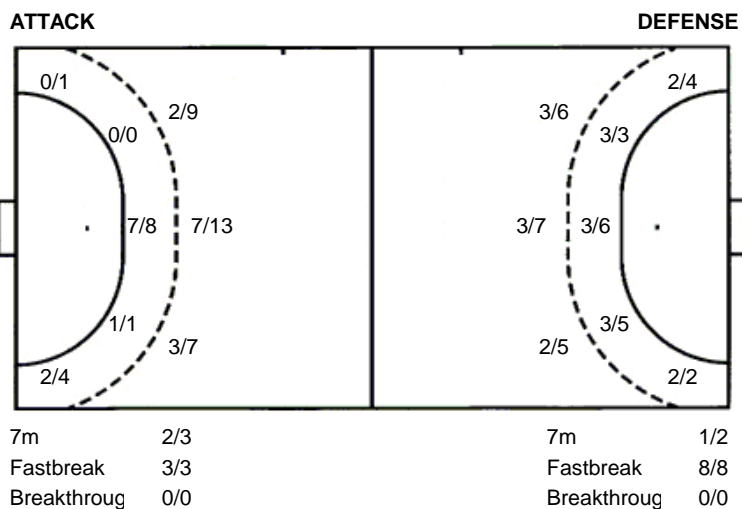

45 M. Rodin

1/1		0/1
	0/1	

94 A. Pavlak

TOTAL

3/4		10/11
1/2	0/2	4/5
5/9	1/5	3/4

2 post 2 missed 3 blocked

Shots by position

Izvidac
Nexe