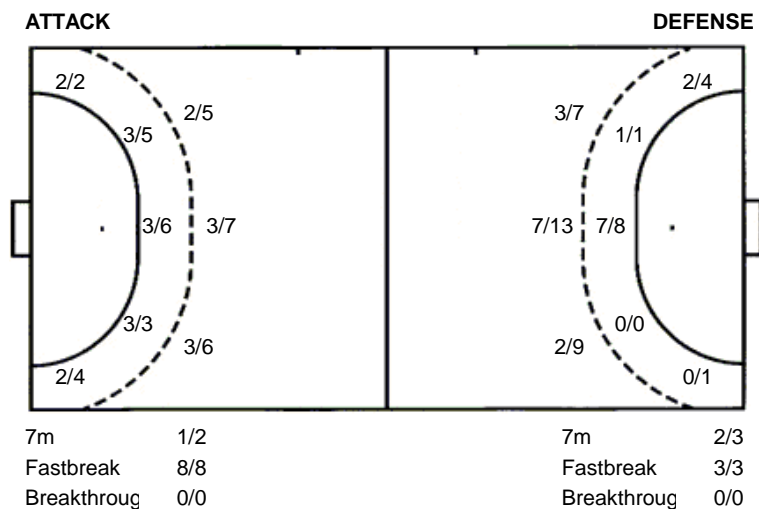

Jersey number Tot. Total shooting 6m 6m (line) shooting 9m 9m shooting Wng. Wing shooting Fst. Fastbreak sh. 7m 7m penalty sh.
Brk. Breakthrough sh. Ast. Assists E7m Earned 7m pen. Trn. Turnovers Stl. Steals 2m 2m punishments C7m. Committed 7m
E2m Earned 2m pun. Yel. Yellow cards Red Red cards

TOTAL

| | | |
|-----|-----|-----|
| 8/9 | 1/1 | 5/8 |
| 3/4 | 1/1 | 4/7 |
| 2/3 | 0/3 | 6/7 |

1 post 2 missed 1 blocked

Shots by position

Jersey number Tot. Total shooting 6m 6m (line) shooting 9m 9m shooting Wng. Wing shooting Fst. Fastbreak sh. 7m 7m penalty sh.
Brk. Breakthrough sh. Ast. Assists E7m Earned 7m pen. Trn. Turnovers Stl. Steals 2m 2m punishments C7m. Committed 7m
E2m Earned 2m pun. Yel. Yellow cards Red Red cards