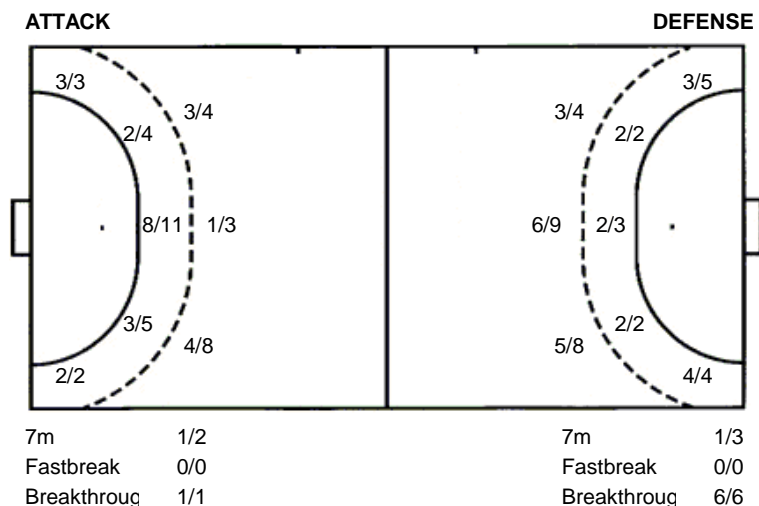

# Jersey number Tot. Total shooting 6m 6m (line) shooting 9m 9m shooting Wng. Wing shooting Fst. Fastbreak sh. 7m 7m penalty sh.  
Brk. Breakthrough sh. Ast. Assists E7m Earned 7m pen. Trn. Turnovers Stl. Steals 2m 2m punishments C7m. Committed 7m  
E2m Earned 2m pun. Yel. Yellow cards Red Red cards

TOTAL

4/6	2/3	3/3
2/6	0/1	2/3
8/9	3/4	4/5

1 post 2 blocked

Shots by position