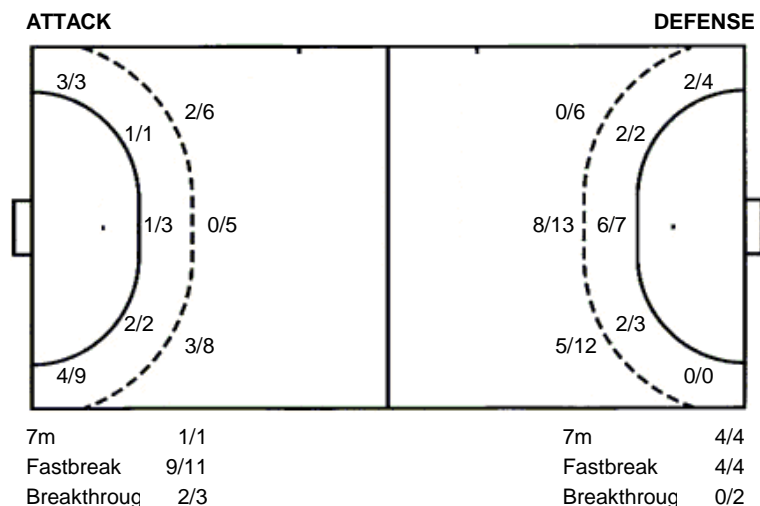

Izviđač CO
Tatran Prešov

33 (17)
28 (11)

SEHA GSS

Hall: **Gradska sportska dvorana (Ljubuški)**
Referees: **Dalibor Jurinović and Marko Mrvica**
Start: **15.11.2016 18:00**

Match finished

Shot distribution by player

2 O. Rabek	3 M. Sarpataky	6 J. Hrstka	9 D. Krok	11 V. Sadovy	17 L. Urban	21 T. Cip
		1/1 1/1	2/2 1/1 0/1			1/4 2/2
		1/1 2/4	3/3	0/1 0/1		3/4
			1/2			1/1 2/2
1 blocked		1 post	1 post 1 missed	1 post 1 blocked	1 post	

22 A. Peskov	23 L. Vucko	33 S. Jankovic	44 M. Pales	77 R. Tsarapkin
0/1	0/1			1/1
	1/1	1/2		
1 blocked		1 blocked		

TOTAL

3/6	2/2	4/6
7/9		5/10
4/6		3/3
4 post 1 missed 4 blocked		

Shots by position

Jersey number Tot. Total shooting 6m 6m (line) shooting 9m 9m shooting Wng. Wing shooting Fst. Fastbreak sh. 7m 7m penalty sh.
Brk. Breakthrough sh. Ast. Assists E7m Earned 7m pen. Trn. Turnovers Stl. Steals 2m 2m punishments C7m. Committed 7m
E2m Earned 2m pun. Yel. Yellow cards Red Red cards