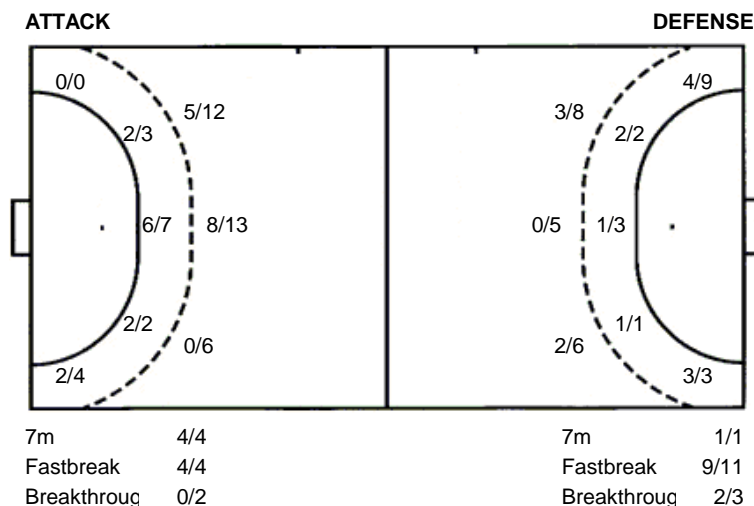

2 post 5 missed 4 blocked

Shots by position

Jersey number Tot. Total shooting 6m 6m (line) shooting 9m 9m shooting Wng. Wing shooting Fst. Fastbreak sh. 7m 7m penalty sh.
Brk. Breakthrough sh. Ast. Assists E7m Earned 7m pen. Trn. Turnovers Stl. Steals 2m 2m punishments C7m. Committed 7m
E2m Earned 2m pun. Yel. Yellow cards Red Red cards