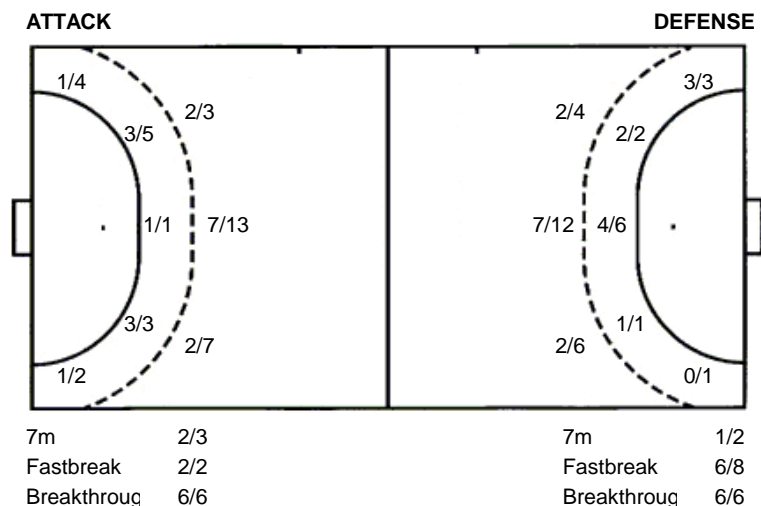

1 post

TOTAL

1/2	2/3	
4/5	0/3	2/6
11/14	6/6	4/6

2 post 2 blocked

Shots by position

Jersey number Tot. Total shooting 6m 6m (line) shooting 9m 9m shooting Wng. Wing shooting Fst. Fastbreak sh. 7m 7m penalty sh.
Brk. Breakthrough sh. Ast. Assists E7m Earned 7m pen. Trn. Turnovers Stl. Steals 2m 2m punishments C7m. Committed 7m
E2m Earned 2m pun. Yel. Yellow cards Red Red cards