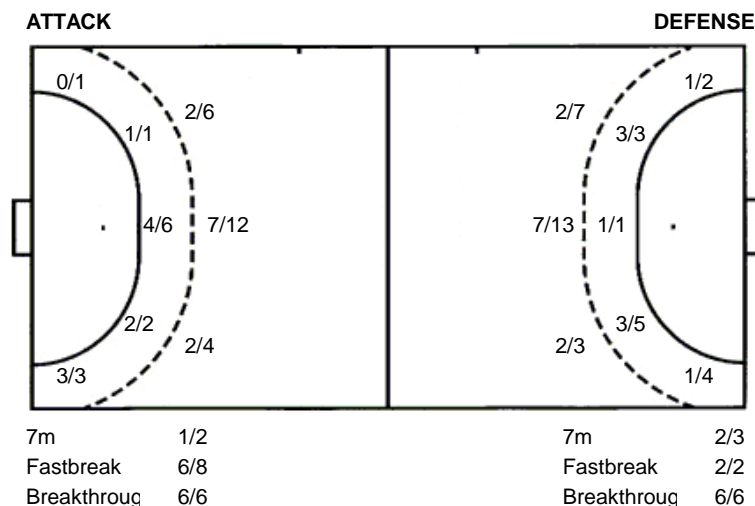

44 M. Pales

77 R. Tsarapkin

TOTAL

2/2	5/5	1/1
6/6		4/4
5/10	5/6	6/8

4 post 2 missed 3 blocked

Shots by position

Jersey number Tot. Total shooting 6m 6m (line) shooting 9m 9m shooting Wng. Wing shooting Fst. Fastbreak sh. 7m 7m penalty sh.
Brk. Breakthrough sh. Ast. Assists E7m Earned 7m pen. Trn. Turnovers Stl. Steals 2m 2m punishments C7m. Committed 7m
E2m Earned 2m pun. Yel. Yellow cards Red Red cards