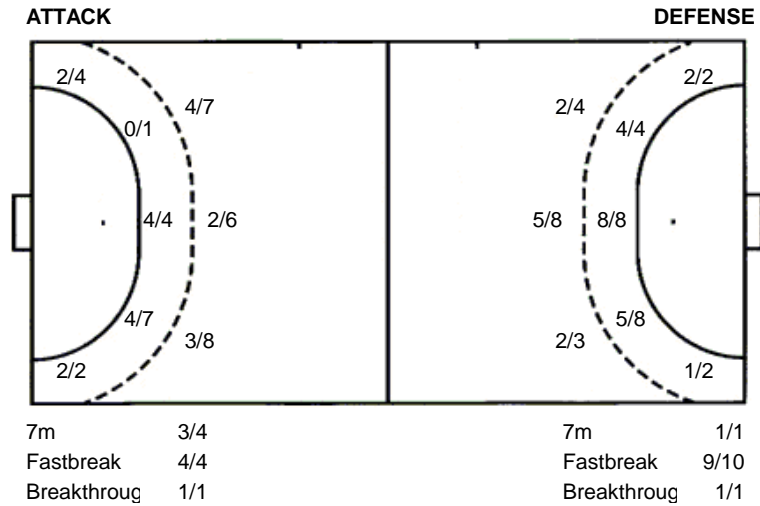

Celje Pivovarna Laško
Vardar

29 (13)
40 (20)

SEHA GSS
Hall: Dvorana Zlatorog (Celje)
Referees: and
Start: 17.9.2016 18:00

Match finished

Shot distribution by player

5 J. Malus	7 P. Babarskas	8 B. Janc	9 D. Razgor	11 G. Marguc	14 M. Groselj	15 V. Poteko
1/1 0/1 0/1 1/1 0/1	1/1 0/3 1 blocked	1/1 0/1 1/1 1 post	2/2 1/1 1/1	0/2		1/1
23 M. Zarabec	25 T. Kodrin	26 L. Fizuleto	51 B. Mackovsek	55 Z. Mlakar	77 L. Zvizej	80 K. Beciri
0/1	1/1	0/1 1 post	1/2 0/1 1 post	2/2 0/1 3/4 1/1 1/1	5/5 3/3	

TOTAL

		4/5
2/4	0/1	1/7
13/14	3/3	6/10

3 post 1 blocked

Shots by position

Jersey number Tot. Total shooting 6m 6m (line) shooting 9m 9m shooting Wng. Wing shooting Fst. Fastbreak sh. 7m 7m penalty sh.
Brk. Breakthrough sh. Ast. Assists E7m Earned 7m pen. Trn. Turnovers Stl. Steals 2m 2m punishments C7m. Committed 7m
E2m Earned 2m pun. Yel. Yellow cards Red Red cards