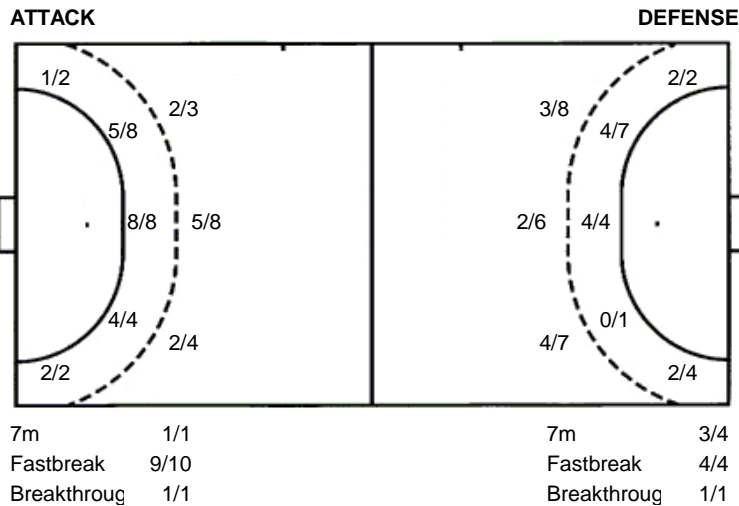

93 M. Marsenic

		1/1
3/3		

TOTAL

4/4	2/2	3/4
3/3	0/2	4/4
14/15	1/1	9/11

1 missed 3 blocked

Shots by position

Jersey number Tot. Total shooting 6m 6m (line) shooting 9m 9m shooting Wng. Wing shooting Fst. Fastbreak sh. 7m 7m penalty sh.
Brk. Breakthrough sh. Ast. Assists E7m Earned 7m pen. Trn. Turnovers Stl. Steals 2m 2m punishments C7m. Committed 7m
E2m Earned 2m pun. Yel. Yellow cards Red Red cards