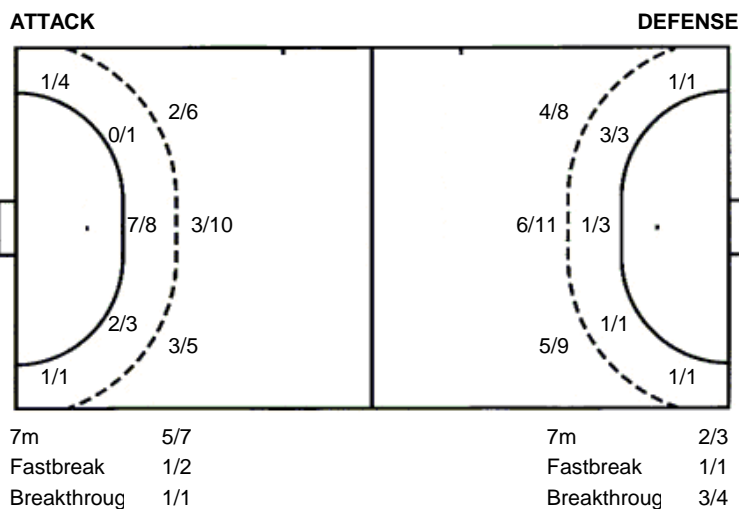

0/1		
		0/1

1 missed

94 A. Pavlak

TOTAL

3/4	3/5	8/8
5/10	0/3	2/3
1/1	1/3	2/3

5 post 2 missed

Shots by position

Izvidac
PPD Zagreb