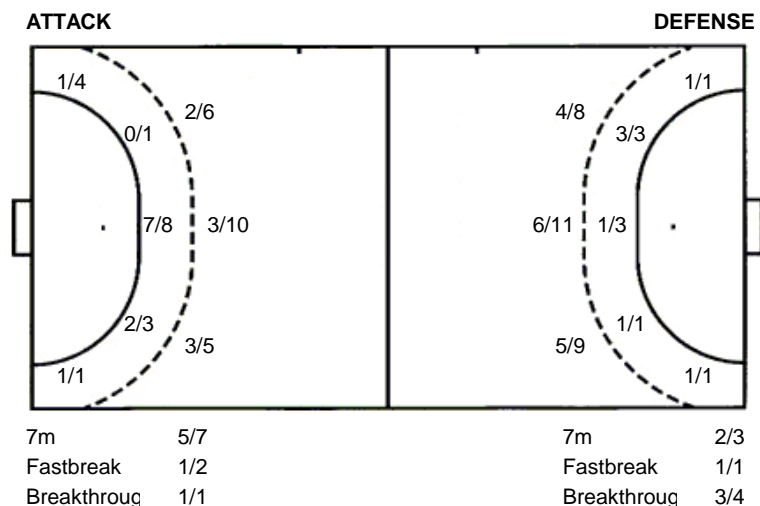

Match finished

Shot distribution by player

2 M. Ivan	7 M. David	8 M. Matej	9 C. Josip	11 J. Kristijan	13 S. Josip	14 G. Ante
	1/1		3/3	0/1	1/1	
				2/2	0/2	1/2
	0/1			1/1	1/1	0/2
				1 missed		1 post
23 G. Josip	27 R. Dario	32 C. Ivan	34 P. Mario	44 H. Matej	45 R. Mateo	94 P. Ante
	1/1		1/1	1/1	0/1	
	0/1		2/2	1/2		
	0/1		1/1	2/2		
		3 post		0/1	0/1	
				1/2	1 missed	
				1 post		

TOTAL

3/4	3/5	8/8
5/10	0/3	2/3
1/1	1/3	2/3

5 post 2 missed

Shots by position