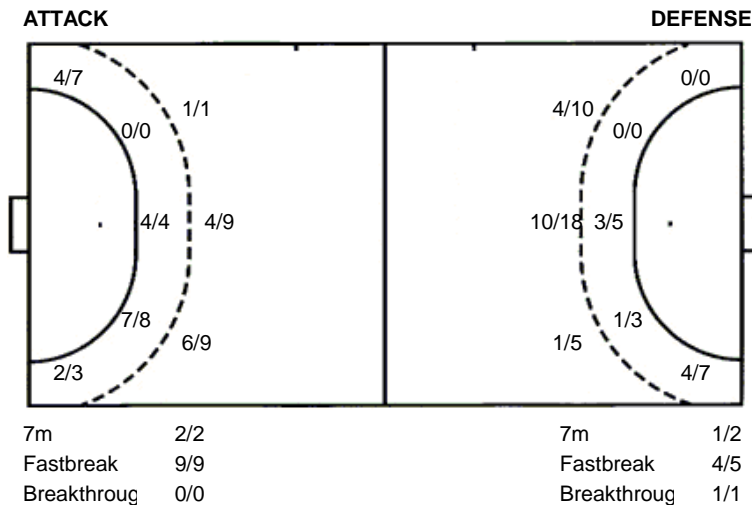

# Jersey number    Tot. Total shooting    6m 6m (line) shooting    9m 9m shooting    Wng. Wing shooting    Fst. Fastbreak sh.    7m 7m penalty sh.  
 Brk. Breakthrough sh.    Ast. Assists    E7m Earned 7m pen.    Trn. Turnovers    Stl. Steals    2m 2m punishments    C7m. Committed 7m  
 E2m Earned 2m pun.    Yel. Yellow cards    Red Red cards

TOTAL

3/6	4/5	7/8
4/5		2/3
7/7	6/6	6/7

1 post 3 missed 1 blocked

Shots by position

Match finished

**Izviđač CO**

Players		Goals / shots								Attack				Defense				
#	Surname and name	Tot.	%	9m	6m	Wing	7m	Fst	Brk.	Ast.	E7m	E2m	Trn.	Stl.	C7m	2m	Yel.	Red.
2	MILICEVIC Ivan	0/1	0		0/1									1				
6	GRGIC Mislav										1					1		
7	MANDIC David	1/2	50	1/1				0/1									1	
8	MARKOVIC Matej																	
9	CUTURA Josip																	
11	JARAK Kristijan	7/10	70			3/6	1/1	3/3					2					
13	SARAC Josip	11/14	79	9/12	2/2					2	1	4	2	2				1
14	GRBAVAC Ante	0/6	0	0/6						1								
16	KVESIC Josip									1								
23	GRBAVAC Josip	2/4	50	1/3					1/1				1	1	1			
27	RAGUZ Dario	1/1	100			1/1												
32	CIRJAK Ivan	1/2	50	1/2									1					
34	PAVLAK Mario	2/2	100	1/1	1/1								4					
44	HRSTIC Matej	4/13	31	2/7	1/4		0/1	1/1					3	1				1
45	RODIN Mateo	0/1	0	0/1									1		1	1		
69	ERES Ivan																	
	Team / bench																	
	<b>TOTAL</b>	<b>29/56</b>	<b>52</b>	<b>15/33</b>	<b>4/8</b>	<b>4/7</b>	<b>1/2</b>	<b>4/5</b>	<b>1/1</b>	<b>4</b>	<b>2</b>	<b>4</b>	<b>14</b>	<b>5</b>	<b>2</b>	<b>2</b>	<b>3</b>	<b>0</b>