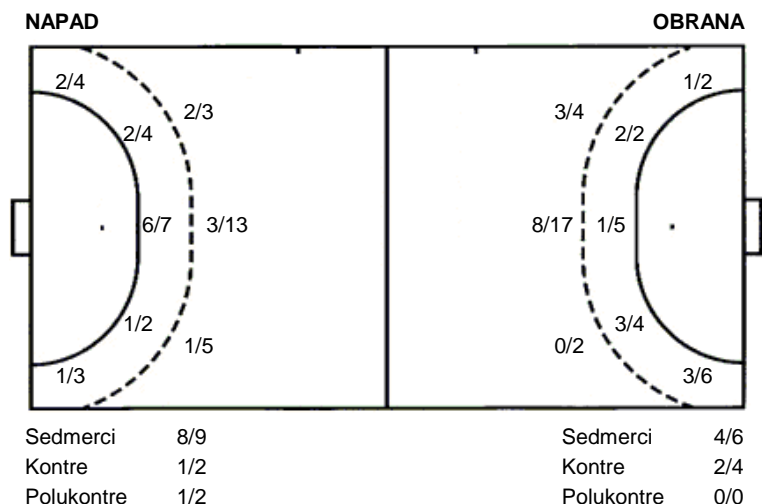

Utakmica završena

Raspored šuta po igraču

2 J. Đurak [Grid with 0/1 in top right]	4 I. Kirin [Grid with 0/1 in top middle]	5 V. Čamber [Grid with 1/1 in top right, 1/2 and 0/1 in bottom middle]	6 J. Grebenar [Grid with 1/1, 0/1, 1/1 in top row, 1/1 in bottom middle]	7 A. Radovac [Grid with 1/1 in top left, 0/1, 1/1 in top middle]	8 A. Šebalj [Grid]	9 M. Slišković [Grid with 0/1 in top left, 1/1, 1/1 in bottom row]
1 stativa	1 stativa	2 stativa		3 prom.		1 prom.
10 A. Pavković [Grid with 1/1, 0/1, 0/1 in top row, 1/1 in bottom middle]	11 J. Bebek [Grid with 0/1 in top right]	13 L. Marjančić [Grid with 1/1, 2/2 in top row, 1/2, 4/4 in middle row, 3/3 in bottom row]	14 A. Galić [Grid with 1/1, 0/1 in top row]	17 S. Remenar [Grid with 1/1 in top middle]	18 A. Ivančan [Grid]	19 I. Lisjak [Grid with 1/1, 1/1 in top row, 1/1 in bottom left]
1 stativa 1 prom. 1 blok	1 stativa	1 stativa	1 prom. 1 blok			1 stativa

UKUPNO

4/4	2/3	3/3
4/7	0/3	7/9
3/3	3/4	2/3

7 stativa 6 prom. 2 blok

Šutevi po pozicijama