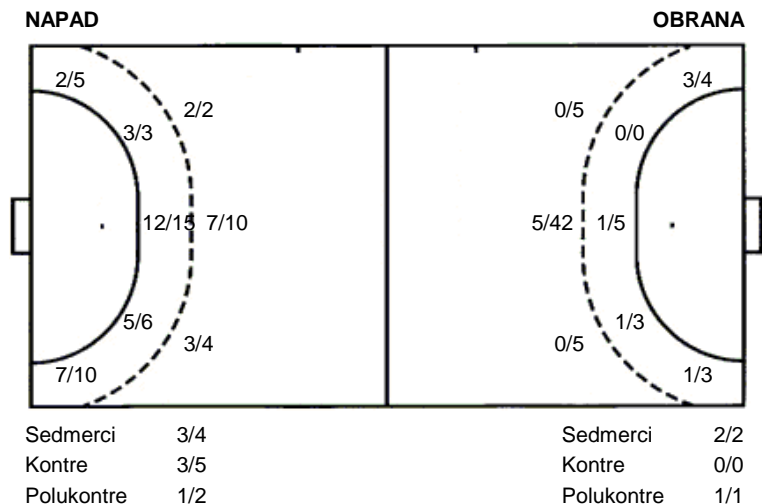

Utakmica završena

Raspored šuta po igraču

G. Bešen [3x3 grid]	4 I. Marić [3x3 grid] 0/1 1 prom.	5 T. Jakara [3x3 grid] 1/1 1/1 1/1 1/2 1 stativa 1 prom.	6 P. Stopić [3x3 grid] 1/1 2/2	7 V. Blažević [3x3 grid] 1/1 1/1	8 P. Stopić [3x3 grid] 1/1 2/2 1/1 1/1 1/1	9 E. Martinović [3x3 grid] 0/1
10 A. Benko [3x3 grid] 2/2 2/2 1 prom.	11 D. Vljajević [3x3 grid] 2/2 1/2 2/2	13 V. Petrušić [3x3 grid]	16 G. Bešen [3x3 grid]	19 A. Anđelić [3x3 grid] 1/1 0/1 1/1 1/1	26 T. Bezjak [3x3 grid] 1/1 2/2 1/1 1/2 1/1 1 stativa 1 prom.	28 L. Peraica [3x3 grid] 2/2 1/1 1/1 0/1 6/6 3/3 1 stativa 1 blok
37 M. Milić [3x3 grid] 1/1 0/1 1/1 0/1						

UKUPNO

6/6	2/3	7/7
4/5	0/1	2/3
16/19	2/3	9/10

3 stativa 4 prom. 1 blok

Šutevi po pozicijama