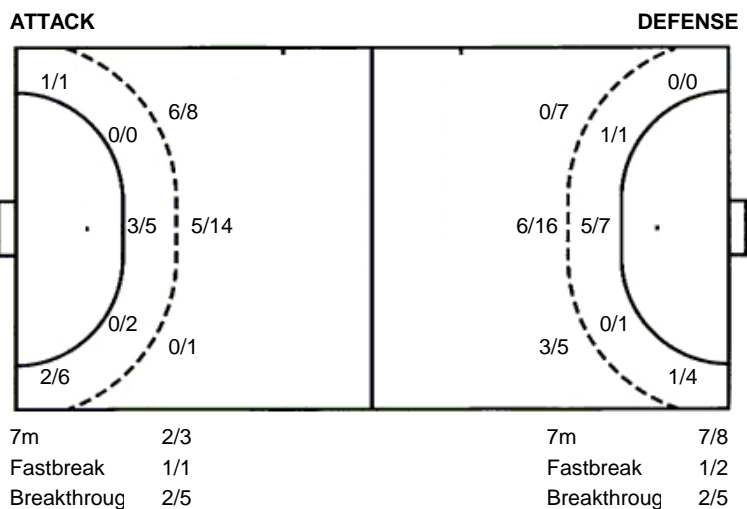

#	Jersey number	Tot.	Total shooting	6m	6m (line) shooting	9m	9m shooting	Wng.	Wing shooting	Fst.	Fastbreak sh.	7m	7m penalty sh.
Brk.	Breakthrough sh.	As.	Assists	E7	Earned 7m pen.	TF	Technical Faults	St.	Steals	2m	2m punishments	C7.	Committed 7m
E2	Earned 2m pun.	YC.	Yellow cards	RC	Red cards	BC	Blue cards	Blk.	Blocks				