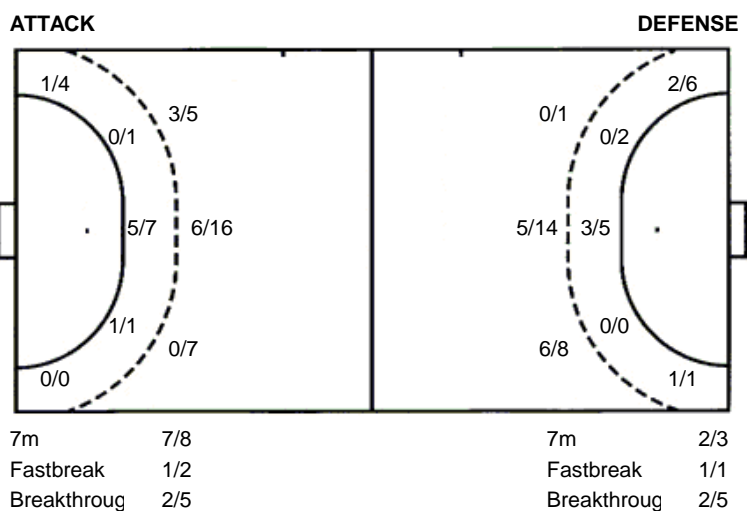

1 post

19 A. Vladušić

	1/1	1/1

TOTAL

0/2	4/6	5/6
3/5	0/5	3/4
4/6	3/7	4/5

2 post 5 missed 3 blocked

Shots by position

#	Jersey number	Tot.	Total shooting	6m	6m (line) shooting	9m	9m shooting	Wng.	Wing shooting	Fst.	Fastbreak sh.	7m	7m penalty sh.
Brk.	Breakthrough sh.	As.	Assists	E7	Earned 7m pen.	TF	Technical Faults	St.	Steals	2m	2m punishments	C7.	Committed 7m
E2	Earned 2m pun.	YC.	Yellow cards	RC	Red cards	BC	Blue cards	Blk.	Blocks				