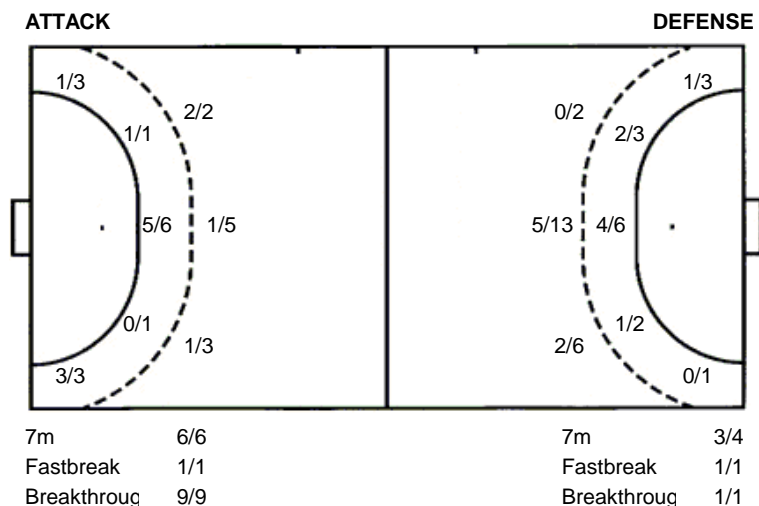

Jersey number Tot. Total shooting 6m 6m (line) shooting 9m 9m shooting Wng. Wing shooting Fst. Fastbreak sh. 7m 7m penalty sh.
Brk. Breakthrough sh. Ast. Assists E7m Earned 7m pen. Trn. Turnovers Stl. Steals 2m 2m punishments C7m. Committed 7m
E2m Earned 2m pun. Yel. Yellow cards Red Red cards

Maks Strumica
Nexe

20 (10)
30 (14)

SEHA GSS
Hall: **PARK (Strumica)**
Referees: and
Start: **13.3.2016 18:00**

Match finished

Shot distribution by player

A. Gadža 0/1	A. Eter 1/1 2/2 1/1 2/2	J. Crnić 2 missed	M. Mrđenović	V. Zrnić 3/3 7/7	I. Sršen 1/1 2/2 2 missed	L. Sokolić 1/1 1 missed
M. Sakić 2/2 1/1	D. Halilković 1/1	L. Vešligaj 1/1	M. Vegar 1/1 1/1 0/1 1 missed	M. Herceg 3/4 1 missed	M. Ivanković	

TOTAL

5/5	3/4	2/2
		1/1
9/11	1/1	9/9

7 missed

Shots by position

Jersey number Tot. Total shooting 6m 6m (line) shooting 9m 9m shooting Wng. Wing shooting Fst. Fastbreak sh. 7m 7m penalty sh.
Brk. Breakthrough sh. Ast. Assists E7m Earned 7m pen. Trn. Turnovers Stl. Steals 2m 2m punishments C7m. Committed 7m
E2m Earned 2m pun. Yel. Yellow cards Red Red cards