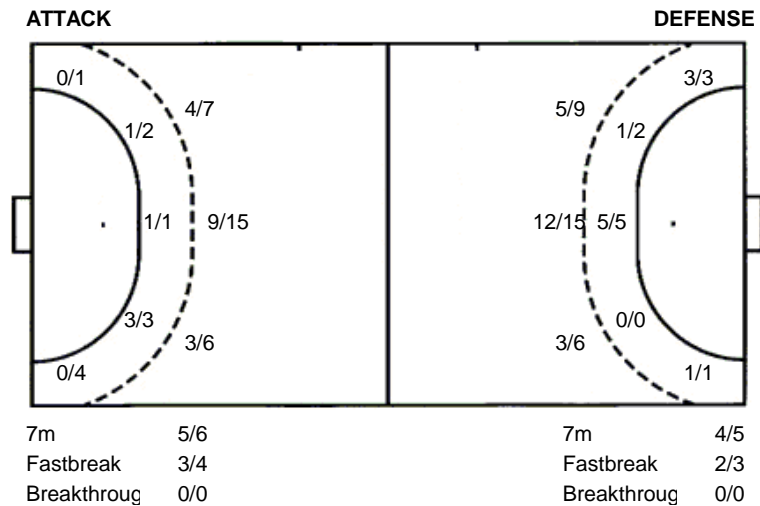

Jersey number Tot. Total shooting 6m 6m (line) shooting 9m 9m shooting Wng. Wing shooting Fst. Fastbreak sh. 7m 7m penalty sh.
Brk. Breakthrough sh. Ast. Assists E7m Earned 7m pen. Trn. Turnovers Stl. Steals 2m 2m punishments C7m. Committed 7m
E2m Earned 2m pun. Yel. Yellow cards Red Red cards

TOTAL

2/5	4/4	3/4
1/3		0/1
9/11	2/3	8/8

4 post 4 missed 2 blocked

Shots by position

Jersey number Tot. Total shooting 6m 6m (line) shooting 9m 9m shooting Wng. Wing shooting Fst. Fastbreak sh. 7m 7m penalty sh.
Brk. Breakthrough sh. Ast. Assists E7m Earned 7m pen. Trn. Turnovers Stl. Steals 2m 2m punishments C7m. Committed 7m
E2m Earned 2m pun. Yel. Yellow cards Red Red cards