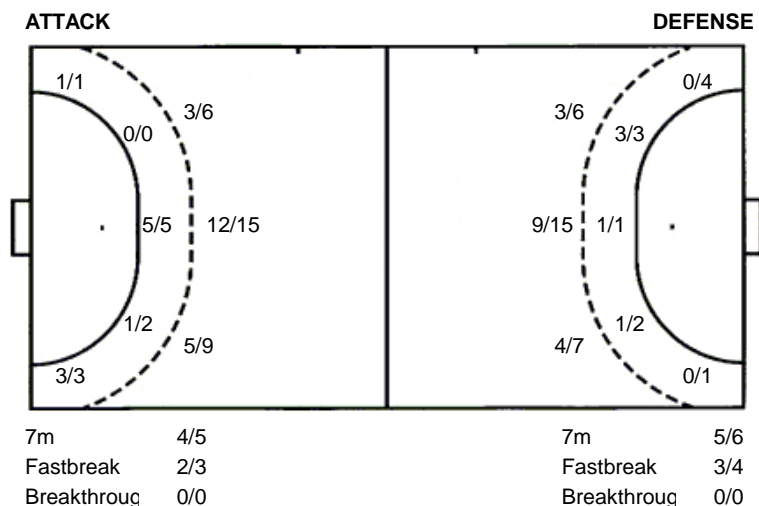

0/1		
1/1		
2/2		

33 D. Shishkarev

93 M. Marsenić

1 post

TOTAL

5/6	3/3	1/2
1/3	1/1	2/2
14/17	4/4	5/7

1 post 2 missed 1 blocked

Shots by position

Jersey number Tot. Total shooting 6m 6m (line) shooting 9m 9m shooting Wng. Wing shooting Fst. Fastbreak sh. 7m 7m penalty sh.
Brk. Breakthrough sh. Ast. Assists E7m Earned 7m pen. Trn. Turnovers Stl. Steals 2m 2m punishments C7m. Committed 7m
E2m Earned 2m pun. Yel. Yellow cards Red Red cards