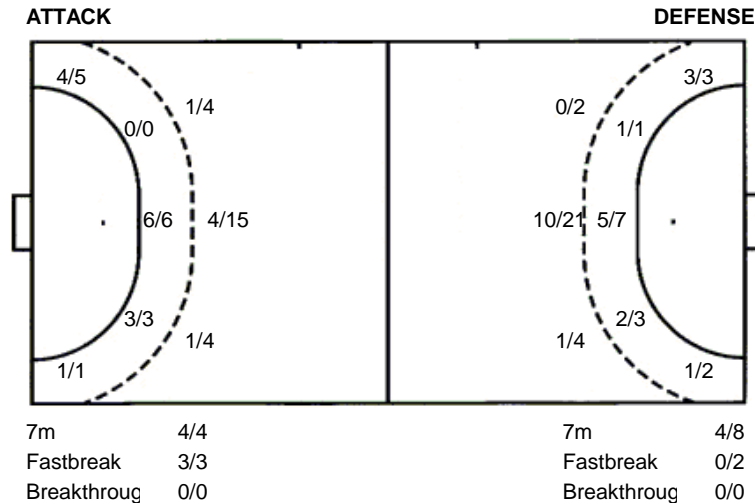

Borac m:tel
Nexe

27 (14)
27 (12)

SEHA GSS

Hall: **Sportska dvorana Borik (Banja Luka)**

Referees: **Gjorgji Načevski and Slave Nikolov**

Start: **27.2.2016 18:00**

Match finished

Shot distribution by player

4 A. Gadža	6 A. Eter	7 J. Crnić	8 M. Mrđenović	10 V. Zrnić	13 I. Sršen	14 T. Jurjević
	1/1			2/2 2/2	0/2 1/1	0/1
				1/1	1/1 0/1	1/1 0/1 2/2
	1/1			2/2 3/3		
				1 missed		1 blocked
15 L. Sokolić	17 T. Nuić	19 M. Sakić	20 D. Halilković	23 M. Vegar	24 M. Nenadić	77 M. Herceg
						0/2
						1/1
		1/1 1/1		1/1 0/1 1/2	0/1 2/2	
2 missed			1/1	2 missed	1 blocked	1 post

TOTAL

3/3	2/6	3/4
3/3	0/2	3/5
4/4		9/10

1 post 5 missed 2 blocked

Shots by position

Jersey number   Tot. Total shooting   6m 6m (line) shooting   9m 9m shooting   Wng. Wing shooting   Fst. Fastbreak sh.   7m 7m penalty sh.
Brk. Breakthrough sh.   Ast. Assists   E7m Earned 7m pen.   Trn. Turnovers   Stl. Steals   2m 2m punishments   C7m. Committed 7m
E2m Earned 2m pun.   Yel. Yellow cards   Red Red cards