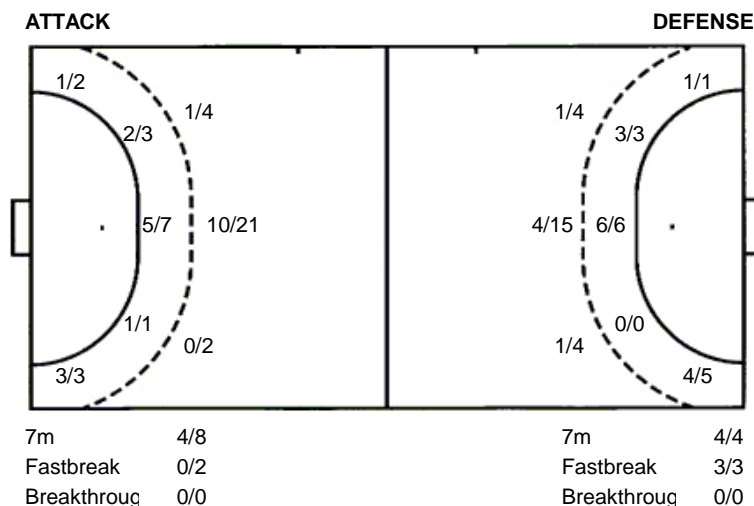

44 D. Smojver

46 N. Milošević

77 B. Šekarić

		1/2

1 post

TOTAL

1/1	4/6	2/2
4/4	0/1	2/5
4/5	3/4	7/9

4 post 4 missed 8 blocked

Shots by position

Jersey number Tot. Total shooting 6m 6m (line) shooting 9m 9m shooting Wng. Wing shooting Fst. Fastbreak sh. 7m 7m penalty sh.
Brk. Breakthrough sh. Ast. Assists E7m Earned 7m pen. Trn. Turnovers Stl. Steals 2m 2m punishments C7m. Committed 7m
E2m Earned 2m pun. Yel. Yellow cards Red Red cards