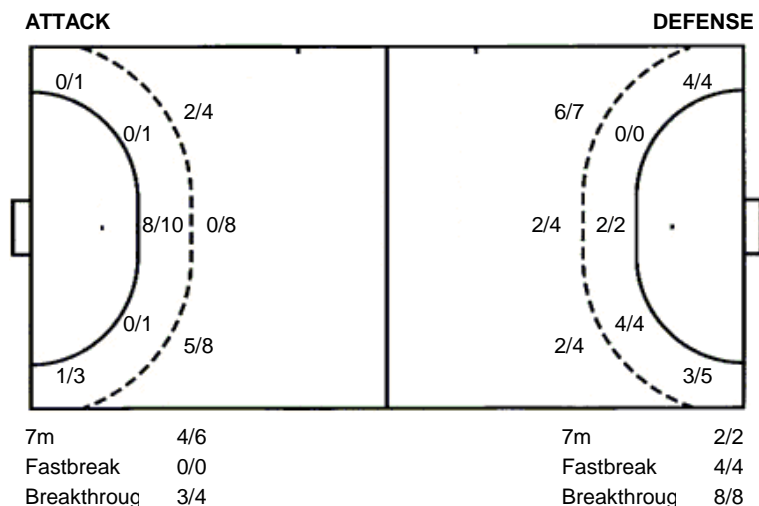

1 blocked

A. Tasov

P. Atanasov

TOTAL

5/11	3/5	3/3
1/1		1/1
4/10	2/4	4/5

1 post 2 missed 3 blocked

Shots by position

Jersey number Tot. Total shooting 6m 6m (line) shooting 9m 9m shooting Wng. Wing shooting Fst. Fastbreak sh. 7m 7m penalty sh.
Brk. Breakthrough sh. Ast. Assists E7m Earned 7m pen. Trn. Turnovers Stl. Steals 2m 2m punishments C7m. Committed 7m
E2m Earned 2m pun. Yel. Yellow cards Red Red cards