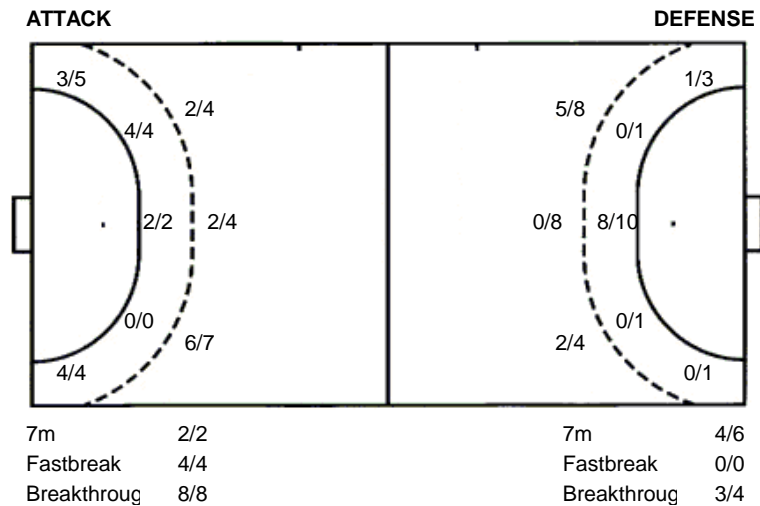

Jersey number Tot. Total shooting 6m 6m (line) shooting 9m 9m shooting Wng. Wing shooting Fst. Fastbreak sh. 7m 7m penalty sh.
Brk. Breakthrough sh. Ast. Assists E7m Earned 7m pen. Trn. Turnovers Stl. Steals 2m 2m punishments C7m. Committed 7m
E2m Earned 2m pun. Yel. Yellow cards Red Red cards

Maks Strumica
MVM Veszprem

23 (11)
37 (20)

SEHA GSS
Hall: **Park (Strumica)**
Referees: and
Start: **9.3.2016 20:15**

Match finished

Shot distribution by player

M. Ilić 4/4 1/1	P. Gulyas 1/1 3/3	G. Ivancsik 1/1 3/3 1 missed	G. Isaias 3/3 0/1 1 post 1 missed	I. Schuch 1/1 1/1	A. Palmarrsson 1 post	A. Nilsson 1/1 1/1 1 post 2/2
C. Ugalde 2/2 1/1 3/3	G. Marguč	V. Rodriduez 1/1	M. Terzić	I. Slišković 1/1 1/1	R. Sulić	M. Lekai 1/1 1/1 1 post

TOTAL

12/12	2/2	1/1
8/9	2/2	12/12

4 post 2 missed

Shots by position

Jersey number Tot. Total shooting 6m 6m (line) shooting 9m 9m shooting Wng. Wing shooting Fst. Fastbreak sh. 7m 7m penalty sh.
Brk. Breakthrough sh. Ast. Assists E7m Earned 7m pen. Trn. Turnovers Stl. Steals 2m 2m punishments C7m. Committed 7m
E2m Earned 2m pun. Yel. Yellow cards Red Red cards