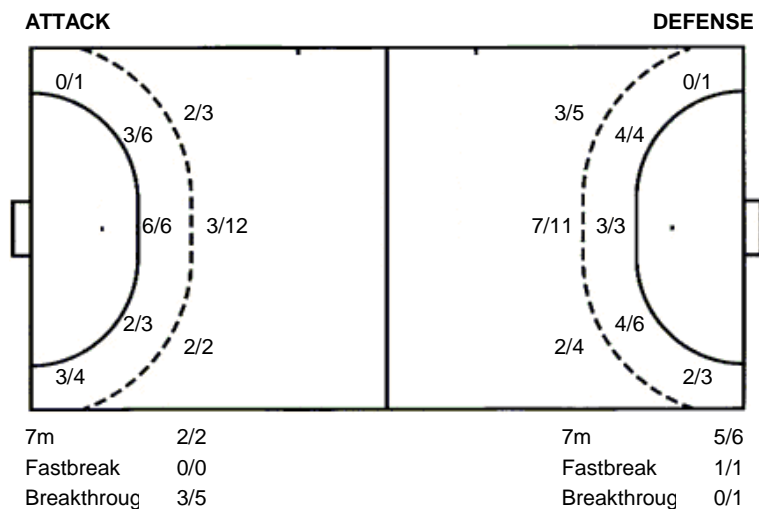

Jersey number Tot. Total shooting 6m 6m (line) shooting 9m 9m shooting Wng. Wing shooting Fst. Fastbreak sh. 7m 7m penalty sh.
Brk. Breakthrough sh. Ast. Assists E7m Earned 7m pen. Trn. Turnovers Stl. Steals 2m 2m punishments C7m. Committed 7m
E2m Earned 2m pun. Yel. Yellow cards Red Red cards

TOTAL

0/1	5/5	6/6
5/6	1/2	1/3
3/3	4/5	1/4

3 post 4 missed 2 blocked

Shots by position

Jersey number Tot. Total shooting 6m 6m (line) shooting 9m 9m shooting Wng. Wing shooting Fst. Fastbreak sh. 7m 7m penalty sh.
Brk. Breakthrough sh. Ast. Assists E7m Earned 7m pen. Trn. Turnovers Stl. Steals 2m 2m punishments C7m. Committed 7m
E2m Earned 2m pun. Yel. Yellow cards Red Red cards