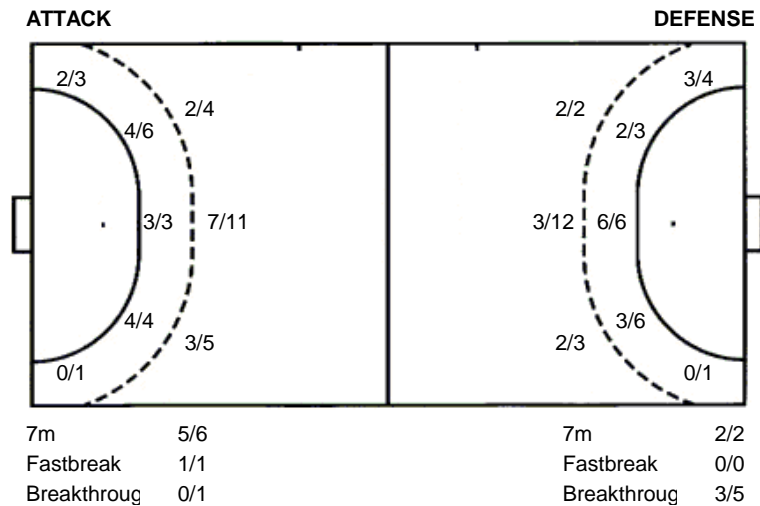

TOTAL

9/10	4/4	5/6
2/3	1/1	7/7
1/2	1/2	1/2

5 post 1 missed 2 blocked

Shots by position

Jersey number Tot. Total shooting 6m 6m (line) shooting 9m 9m shooting Wng. Wing shooting Fst. Fastbreak sh. 7m 7m penalty sh.
Brk. Breakthrough sh. Ast. Assists E7m Earned 7m pen. Trn. Turnovers Stl. Steals 2m 2m punishments C7m. Committed 7m
E2m Earned 2m pun. Yel. Yellow cards Red Red cards