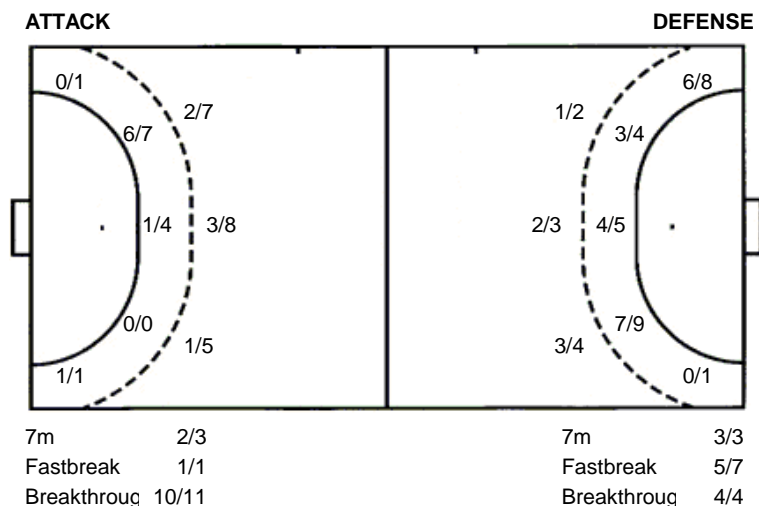

Jersey number Tot. Total shooting 6m 6m (line) shooting 9m 9m shooting Wng. Wing shooting Fst. Fastbreak sh. 7m 7m penalty sh.
Brk. Breakthrough sh. Ast. Assists E7m Earned 7m pen. Trn. Turnovers Stl. Steals 2m 2m punishments C7m. Committed 7m
E2m Earned 2m pun. Yel. Yellow cards Red Red cards

TOTAL

5/5		5/7
5/7	1/2	6/7
3/3	1/1	1/5

1 post 4 missed 6 blocked

Shots by position

Jersey number Tot. Total shooting 6m 6m (line) shooting 9m 9m shooting Wng. Wing shooting Fst. Fastbreak sh. 7m 7m penalty sh.
Brk. Breakthrough sh. Ast. Assists E7m Earned 7m pen. Trn. Turnovers Stl. Steals 2m 2m punishments C7m. Committed 7m
E2m Earned 2m pun. Yel. Yellow cards Red Red cards