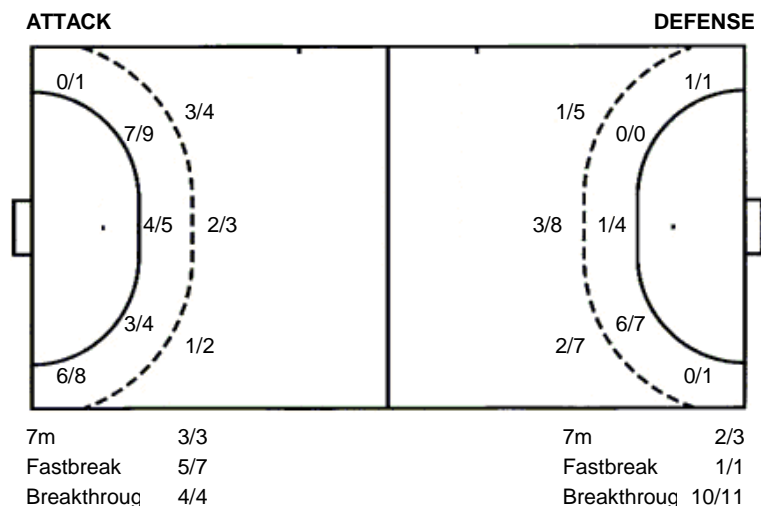

3/3		1/1
1/1		1/1

91 I. Slišković

		1/2
		1/1

TOTAL

2/2		5/6
3/4	2/2	12/12
5/7	2/2	7/12

2 post 1 missed

Shots by position

Jersey number Tot. Total shooting 6m 6m (line) shooting 9m 9m shooting Wng. Wing shooting Fst. Fastbreak sh. 7m 7m penalty sh.
Brk. Breakthrough sh. Ast. Assists E7m Earned 7m pen. Trn. Turnovers Stl. Steals 2m 2m punishments C7m. Committed 7m
E2m Earned 2m pun. Yel. Yellow cards Red Red cards