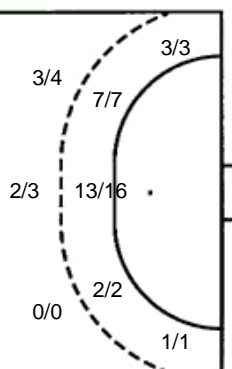

2 post 4 missed 2 blocked

Shots by position

ATTACK

7m 0/1
Fastbreak 2/3
Breakthrough 1/5 1/2 3/14 2/6 5/9

DEFENSE

7m 1/1
Fastbreak 13/16
Breakthrough 2/2 3/4 7/7 3/3 0/0 2/3

Jersey number Tot. Total shooting 6m 6m (line) shooting 9m 9m shooting Wng. Wing shooting Fst. Fastbreak sh. 7m 7m penalty sh.
Brk. Breakthrough sh. Ast. Assists E7m Earned 7m pen. Trn. Turnovers Stl. Steals 2m 2m punishments C7m. Committed 7m
E2m Earned 2m pun. Yel. Yellow cards Red Red cards