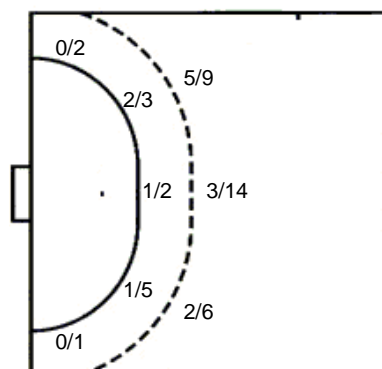

2 post 4 missed 2 blocked

Shots by position

ATTACK

7m 0/1
Fastbreak 2/3
Breakthrough 1/5 1/2 3/14 2/6 5/9

DEFENSE

7m 1/1
Fastbreak 13/16
Breakthrough 2/2 3/4 7/7 3/3 0/0 2/3

Jersey number Tot. Total shooting 6m 6m (line) shooting 9m 9m shooting Wng. Wing shooting Fst. Fastbreak sh. 7m 7m penalty sh.
Brk. Breakthrough sh. Ast. Assists E7m Earned 7m pen. Trn. Turnovers Stl. Steals 2m 2m punishments C7m. Committed 7m
E2m Earned 2m pun. Yel. Yellow cards Red Red cards