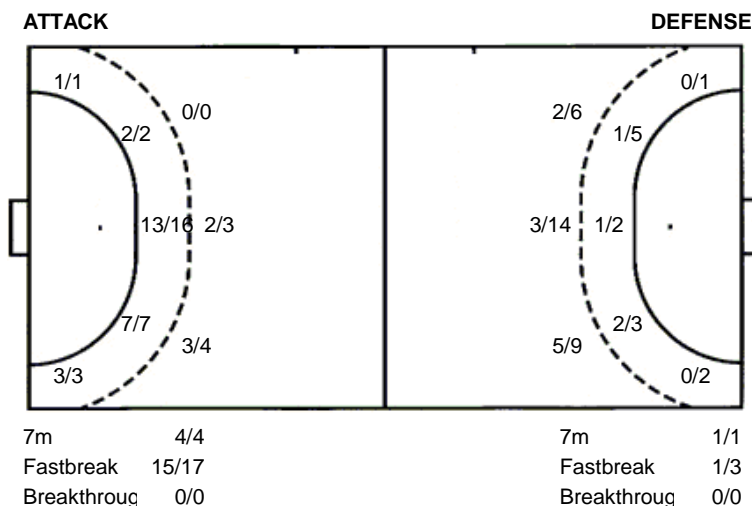

		1/1
1/1		1/1

91 I. Slišković

	1/1	
1/1		
1/1		1/1

1 post

TOTAL

12/12	1/1	6/7
5/6		3/3
17/19	1/1	5/5

3 post

Shots by position

Jersey number Tot. Total shooting 6m 6m (line) shooting 9m 9m shooting Wng. Wing shooting Fst. Fastbreak sh. 7m 7m penalty sh.
Brk. Breakthrough sh. Ast. Assists E7m Earned 7m pen. Trn. Turnovers Stl. Steals 2m 2m punishments C7m. Committed 7m
E2m Earned 2m pun. Yel. Yellow cards Red Red cards