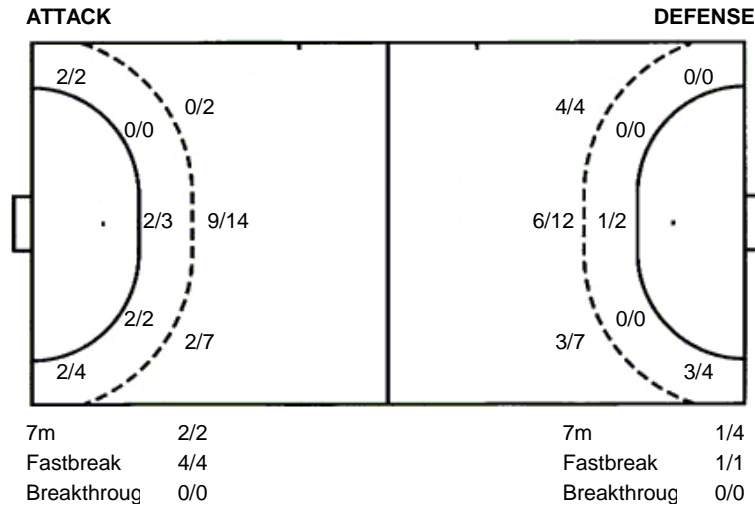

0/1		2/2
2/2		
		1/1

**49 C. Celebi**

1/2		1/1
1/1	0/1	2/2

**77 M. Herceg**

	1/1	

1 missed

**TOTAL**

2/4	3/3	7/7
2/3		0/1
3/5	2/3	6/6

2 post 6 missed

**Shots by position**