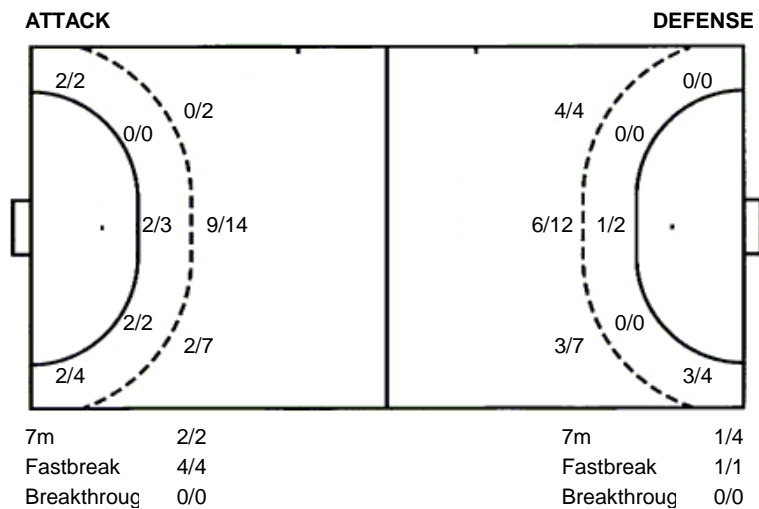

TOTAL

2/4	3/3	7/7
2/3		0/1
3/5	2/3	6/6

2 post 6 missed

Shots by position

Jersey number Tot. Total shooting 6m 6m (line) shooting 9m 9m shooting Wng. Wing shooting Fst. Fastbreak sh. 7m 7m penalty sh.
Brk. Breakthrough sh. Ast. Assists E7m Earned 7m pen. Trn. Turnovers Stl. Steals 2m 2m punishments C7m. Committed 7m
E2m Earned 2m pun. Yel. Yellow cards Red Red cards