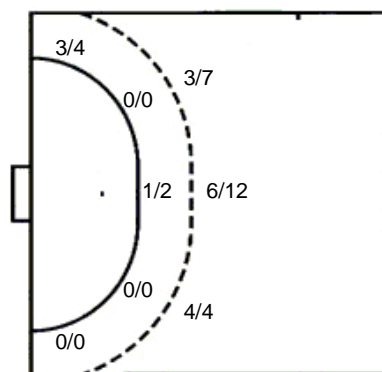

		0/1
		1/1

79 D. Vrgoc

88 R. Stojanovic

1/2		
1/1		
1/1		

TOTAL

3/4		3/3
1/2	1/2	2/4
3/4		6/10

1 post 1 missed 3 blocked

Shots by position

ATTACK

7m 1/4
Fastbreak 1/1
Breakthroug 0/0

DEFENSE

7m 2/2
Fastbreak 4/4
Breakthroug 0/0

Jersey number Tot. Total shooting 6m 6m (line) shooting 9m 9m shooting Wng. Wing shooting Fst. Fastbreak sh. 7m 7m penalty sh.
Brk. Breakthrough sh. Ast. Assists E7m Earned 7m pen. Trn. Turnovers Stl. Steals 2m 2m punishments C7m. Committed 7m
E2m Earned 2m pun. Yel. Yellow cards Red Red cards