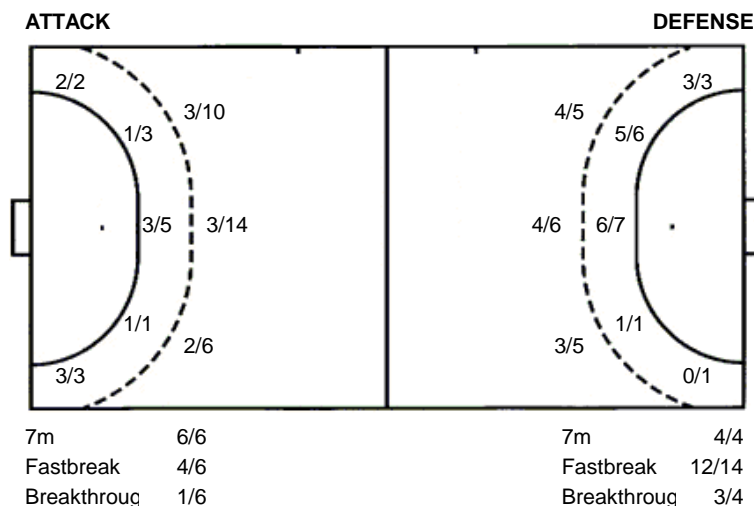

Match finished

Shot distribution by player

5 D. Pralica

		1/1
0/1		
1/1		1/2

1 blocked

8 M. Prodanović

	1/1	
		0/1
1/2		1/1

1 missed 2 blocked

9 A. Janičijević

	0/1	

10 A. Gugleta

1/2	1/1	
1/1	0/1	1/1

15 I. Mosić

1/1		
0/1		

1 blocked

17 Đ. Spasić

20 I. Milinčić

0/1		
		0/1

21 S. Simić

0/1		

24 V. Davidović

		1/2

33 B. Tomić

77 I. Šmigić

	1/2	0/1

1 post

85 A. Bosic

	0/1	
1/2		1/2
		3/4

2 blocked

88 S. Ervačanin

		1/1
1/1		
1/2		0/1

1 post 1 blocked

89 I. Rajčević

1/1		2/3
1/1		
3/4	1/2	

TOTAL

2/4	2/3	4/5
5/8	1/4	2/6
6/10	1/2	6/10

2 post 1 missed 7 blocked

Shots by position