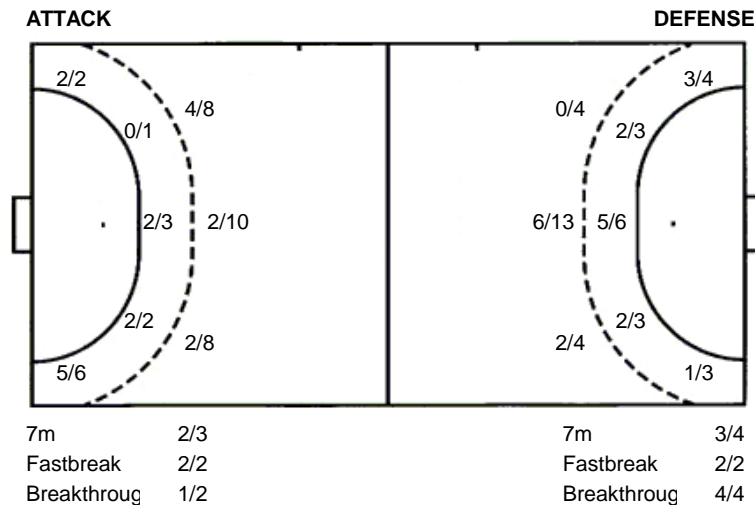

1 post

85 A. Petro

2/2		

1 post 1 missed

TOTAL

4/4	1/1	5/5
4/6	1/2	6/9
0/1	2/4	1/2

4 post 5 missed 4 blocked

Shots by position

Jersey number Tot. Total shooting 6m 6m (line) shooting 9m 9m shooting Wng. Wing shooting Fst. Fastbreak sh. 7m 7m penalty sh.
Brk. Breakthrough sh. Ast. Assists E7m Earned 7m pen. Trn. Turnovers Stl. Steals 2m 2m punishments C7m. Committed 7m
E2m Earned 2m pun. Yel. Yellow cards Red Red cards