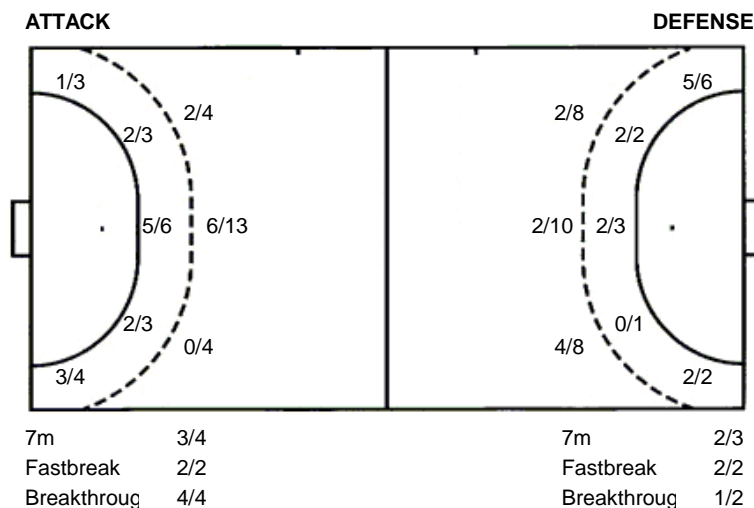

90 A. Astrashapkin

TOTAL

3/3	2/3	5/6
4/6	1/4	9/14
2/3	1/2	3/4

1 post 4 blocked

Shots by position

Jersey number Tot. Total shooting 6m 6m (line) shooting 9m 9m shooting Wng. Wing shooting Fst. Fastbreak sh. 7m 7m penalty sh.
Brk. Breakthrough sh. Ast. Assists E7m Earned 7m pen. Trn. Turnovers Stl. Steals 2m 2m punishments C7m. Committed 7m
E2m Earned 2m pun. Yel. Yellow cards Red Red cards