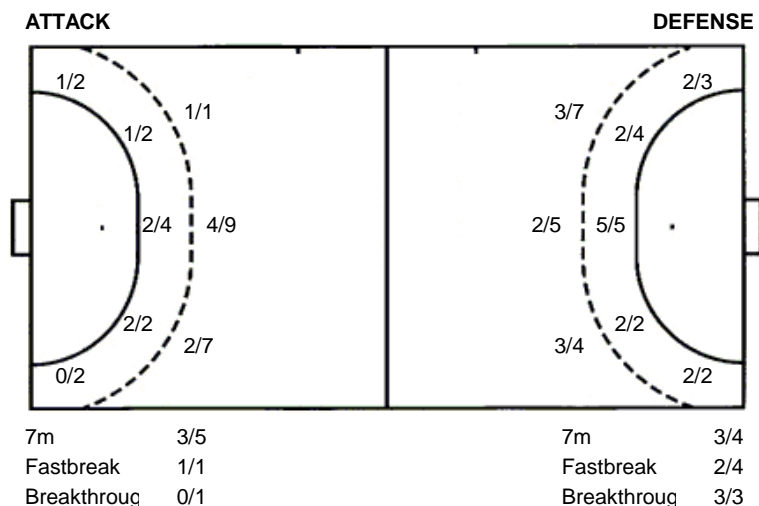

88 S. Shylovich

0/1		
1/2		1/1

1 blocked

TOTAL

4/5	0/1	
5/6	2/4	5/9
1/2	0/2	0/2

2 post 1 missed 2 blocked

Shots by position

Jersey number Tot. Total shooting 6m 6m (line) shooting 9m 9m shooting Wng. Wing shooting Fst. Fastbreak sh. 7m 7m penalty sh.
Brk. Breakthrough sh. Ast. Assists E7m Earned 7m pen. Trn. Turnovers Stl. Steals 2m 2m punishments C7m. Committed 7m
E2m Earned 2m pun. Yel. Yellow cards Red Red cards