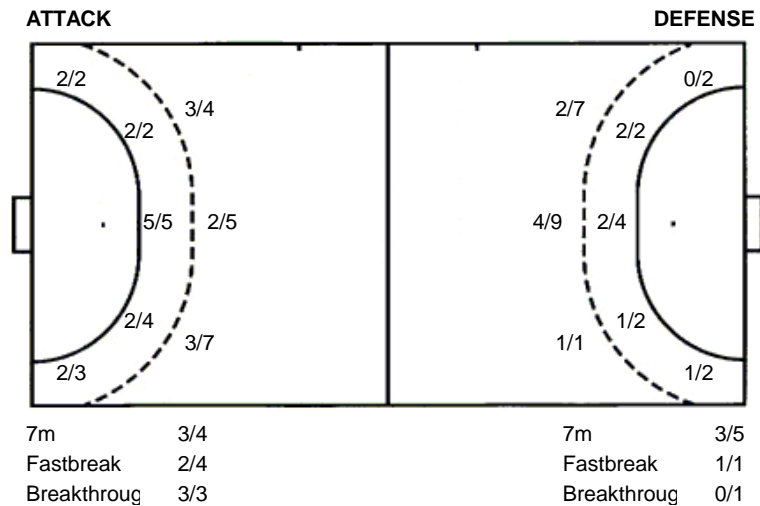

3/3	3/3	1/2
7/10	1/1	10/13
1/1	1/3	2/4

1 post 2 missed

Shots by position

Jersey number Tot. Total shooting 6m 6m (line) shooting 9m 9m shooting Wng. Wing shooting Fst. Fastbreak sh. 7m 7m penalty sh.
Brk. Breakthrough sh. Ast. Assists E7m Earned 7m pen. Trn. Turnovers Stl. Steals 2m 2m punishments C7m. Committed 7m
E2m Earned 2m pun. Yel. Yellow cards Red Red cards