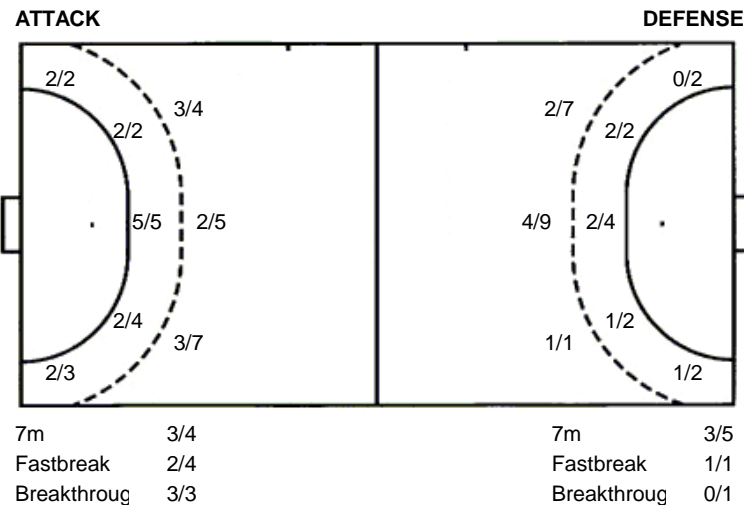

3/3	3/3	1/2
7/10	1/1	10/13
1/1	1/3	2/4

1 post 2 missed

Shots by position

Jersey number Tot. Total shooting 6m 6m (line) shooting 9m 9m shooting Wng. Wing shooting Fst. Fastbreak sh. 7m 7m penalty sh.
Brk. Breakthrough sh. Ast. Assists E7m Earned 7m pen. Trn. Turnovers Stl. Steals 2m 2m punishments C7m. Committed 7m
E2m Earned 2m pun. Yel. Yellow cards Red Red cards