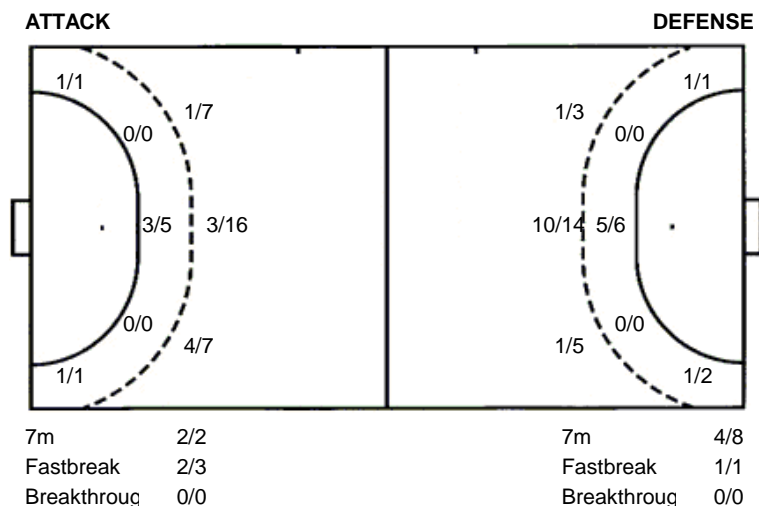

	1/1	
	0/1	
	1/1	

33 M. Đukić

36 R. Nikolić

TOTAL

1/1	1/1	2/3
1/2	3/9	0/2
1/2	3/4	5/9

3 missed 6 blocked

Shots by position

Jersey number Tot. Total shooting 6m 6m (line) shooting 9m 9m shooting Wng. Wing shooting Fst. Fastbreak sh. 7m 7m penalty sh.
Brk. Breakthrough sh. Ast. Assists E7m Earned 7m pen. Trn. Turnovers Stl. Steals 2m 2m punishments C7m. Committed 7m
E2m Earned 2m pun. Yel. Yellow cards Red Red cards