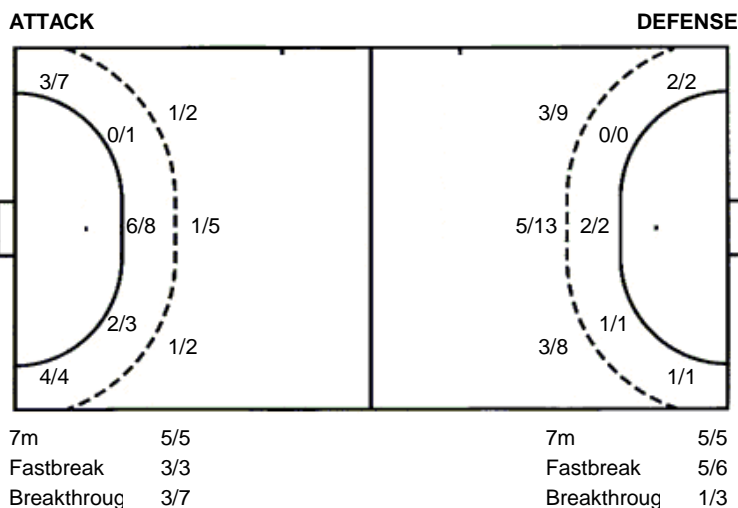

24 M. Baranau

	1/1	
0/2		0/1
4/4	1/2	1/1

1 post

29 I. Karačić

31 S. Razgor

1/1		2/2
1/1		2/2
	4/4	1/2

88 S. Shilovich

1/1		
1/1		

90 O. Astrashapkin

TOTAL

3/3	1/1	2/2
3/5		5/9
5/7	5/6	5/9

2 post 2 missed 1 blocked

Shots by position

Jersey number Tot. Total shooting 6m 6m (line) shooting 9m 9m shooting Wng. Wing shooting Fst. Fastbreak sh. 7m 7m penalty sh.
Brk. Breakthrough sh. Ast. Assists E7m Earned 7m pen. Trn. Turnovers Stl. Steals 2m 2m punishments C7m. Committed 7m
E2m Earned 2m pun. Yel. Yellow cards Red Red cards