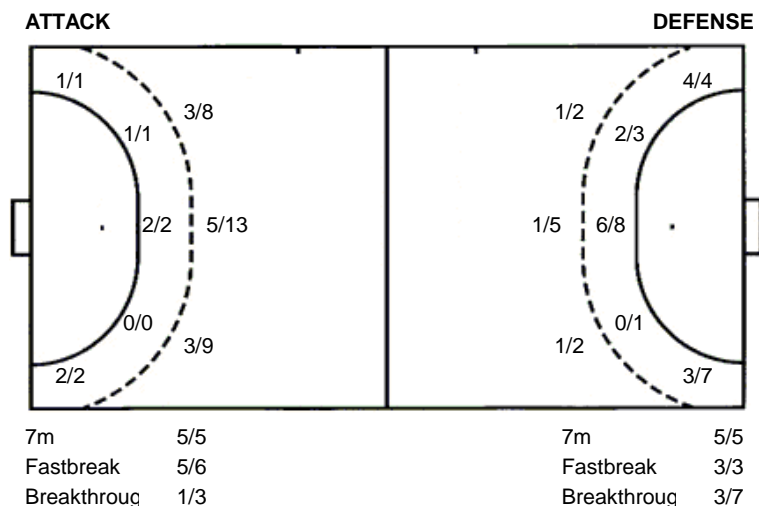

TOTAL

2/3	3/3	2/3
3/4		3/3
4/6	2/5	9/10

3 post 2 missed 8 blocked

Shots by position

Jersey number Tot. Total shooting 6m 6m (line) shooting 9m 9m shooting Wng. Wing shooting Fst. Fastbreak sh. 7m 7m penalty sh.
Brk. Breakthrough sh. Ast. Assists E7m Earned 7m pen. Trn. Turnovers Stl. Steals 2m 2m punishments C7m. Committed 7m
E2m Earned 2m pun. Yel. Yellow cards Red Red cards