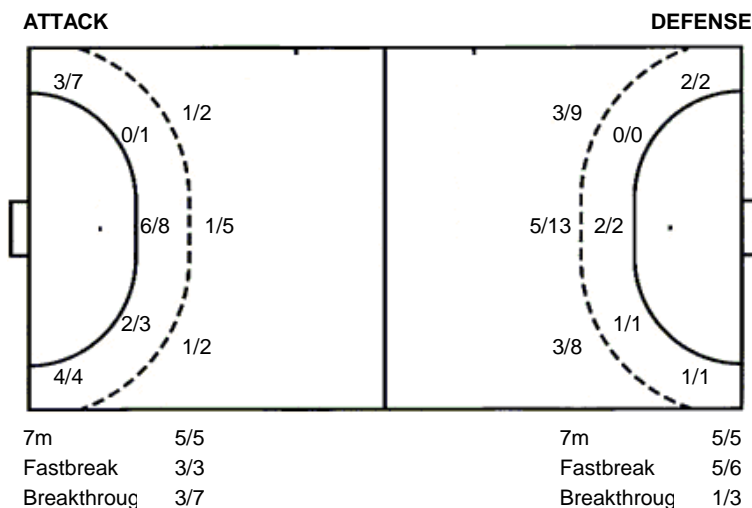

24 M. Baranau

	1/1	
0/2		0/1
4/4	1/2	1/1

1 post

29 I. Karačić

31 S. Razgor

1/1		2/2
1/1		2/2
	4/4	1/2

88 S. Shilovich

1/1		
1/1		

90 O. Astrashapkin

TOTAL

3/3	1/1	2/2
3/5		5/9
5/7	5/6	5/9

2 post 2 missed 1 blocked

Shots by position

Jersey number Tot. Total shooting 6m 6m (line) shooting 9m 9m shooting Wng. Wing shooting Fst. Fastbreak sh. 7m 7m penalty sh.
Brk. Breakthrough sh. Ast. Assists E7m Earned 7m pen. Trn. Turnovers Stl. Steals 2m 2m punishments C7m. Committed 7m
E2m Earned 2m pun. Yel. Yellow cards Red Red cards