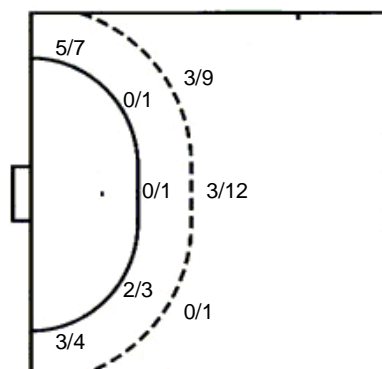

4/6		
1/5	0/1	0/2
9/9	2/2	8/9

7 post 4 missed 6 blocked

Shots by position

ATTACK

7m 7/8
Fastbreak 1/5
Breakthrough 0/0

DEFENSE

7m 2/3
Fastbreak 6/6
Breakthrough 2/2

Jersey number Tot. Total shooting 6m 6m (line) shooting 9m 9m shooting Wng. Wing shooting Fst. Fastbreak sh. 7m 7m penalty sh.
Brk. Breakthrough sh. Ast. Assists E7m Earned 7m pen. Trn. Turnovers Stl. Steals 2m 2m punishments C7m. Committed 7m
E2m Earned 2m pun. Yel. Yellow cards Red Red cards